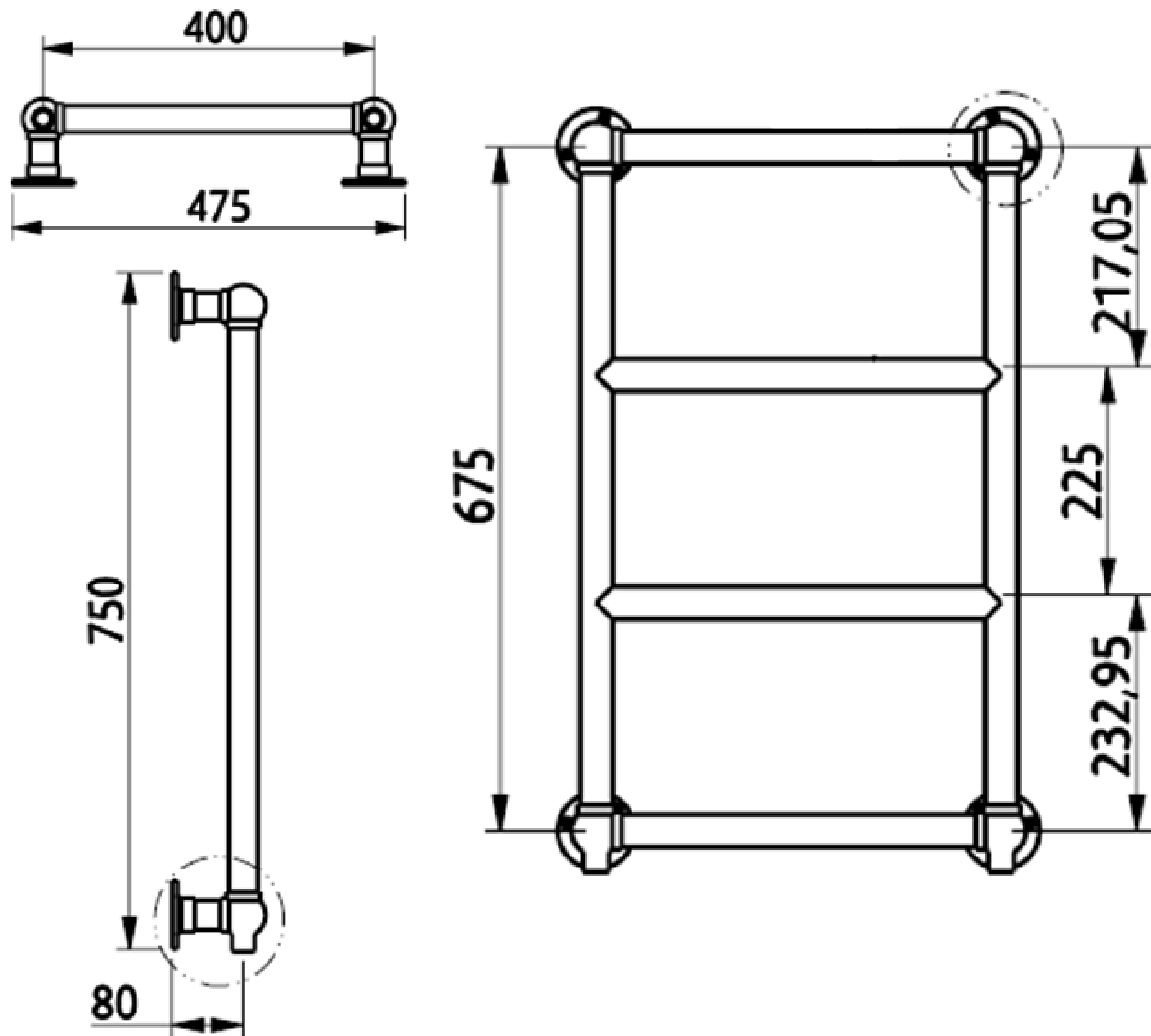

TECHNICAL DATA SHEET

Portland Wall-Hung Heated Towel Rail

Technical Advice:

For further information please call 1800 111 566 or email sales@traditionaltaps.com.au

Guarantee:

5 years covering manufacturing faults.

Web Site: www.traditionaltaps.com.au Email: sales@traditionaltaps.com.au

D3

The information contained on this page was correct at date of issue. Fitting dimensions are provided as a guide only. Some variation may occur due to manufacturing tolerances. Traditionaltaps pursues a policy of continuing improvement in design and performance of its products and so reserves the right to change specifications without prior notice.