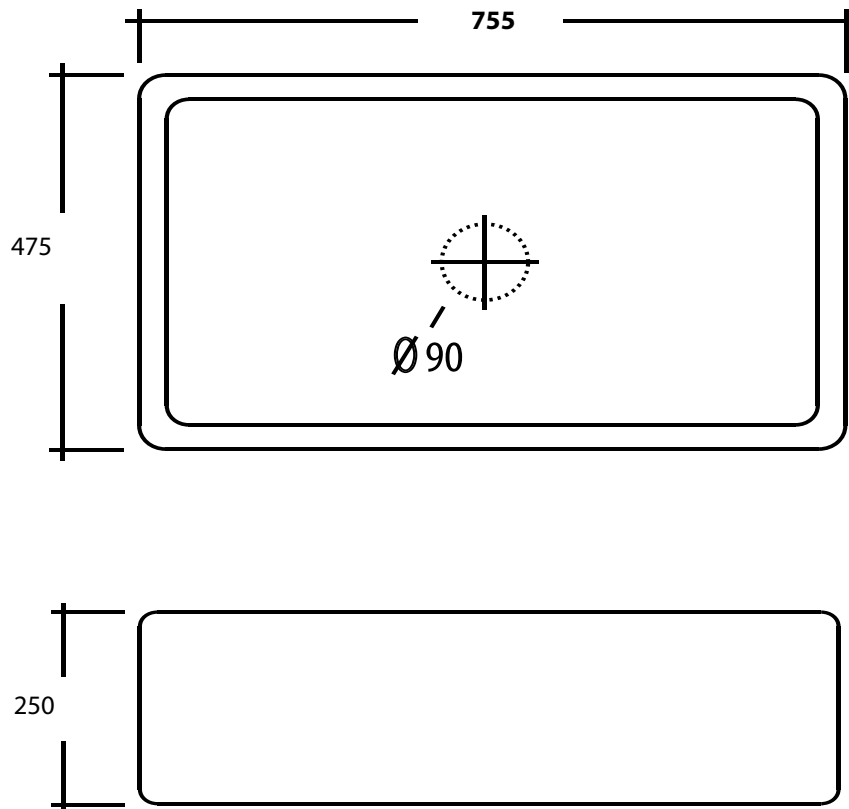

# Large Butler Sink

## Dimensions (MM)

\* DUE TO THE MANUFACTURING PROCESS SINKS MAY HAVE SLIGHT VARIANCES IN SIZE. THESE DIMENSIONS SHOULD BE USED AS A GUIDE ONLY. WE STRONGLY RECOMMEND THE SINK BE ON SITE WHEN CABINETS OR BENCH TOPS ARE BEING PREPARED FOR THE SINK.