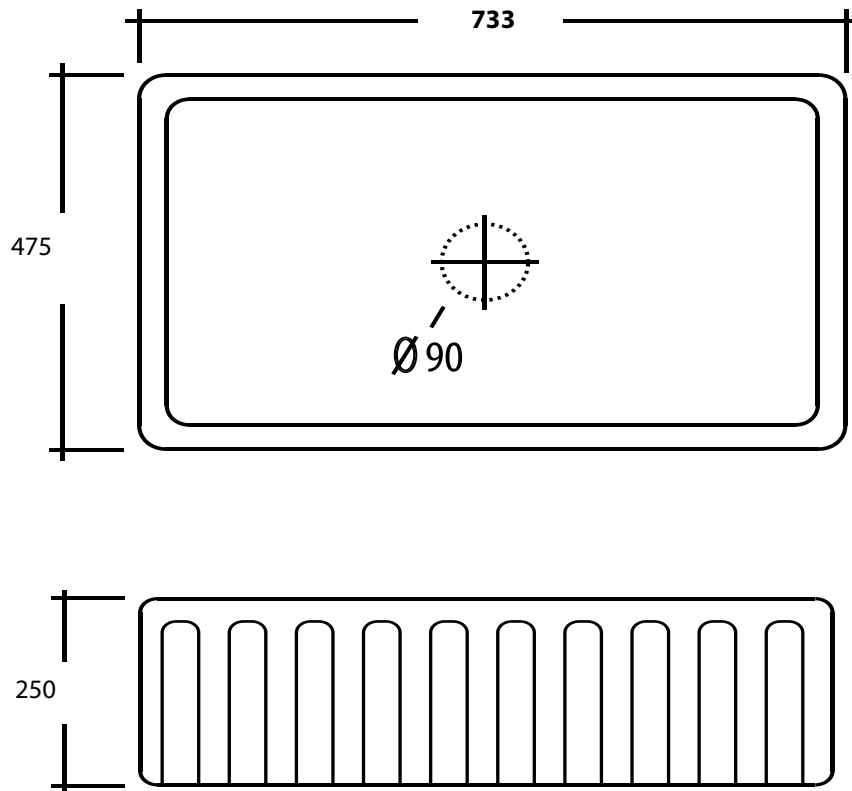

Fluted Apron 733

Sink

Dimensions (MM)

* DUE TO THE MANUFACTURING PROCESS SINKS MAY HAVE SLIGHT VARIANCES IN SIZE. THESE DIMENSIONS SHOULD BE USED AS A GUIDE ONLY. WE STRONGLY RECOMMEND THE SINK BE ON SITE WHEN CABINETS OR BENCH TOPS ARE BEING PREPARED FOR THE SINK.