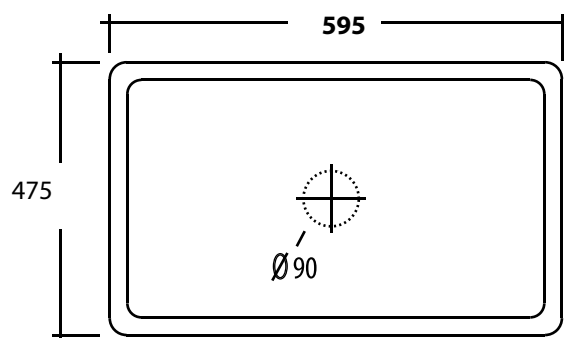

Fluted Apron 595

Sink

Dimensions (MM)

* DUE TO THE MANUFACTURING PROCESS SINKS MAY HAVE SLIGHT VARIANCES IN SIZE. THESE DIMENSIONS SHOULD BE USED AS A GUIDE ONLY. WE STRONGLY RECOMMEND THE SINK BE ON SITE WHEN CABINETS OR BENCH TOPS ARE BEING PREPARED FOR THE SINK.