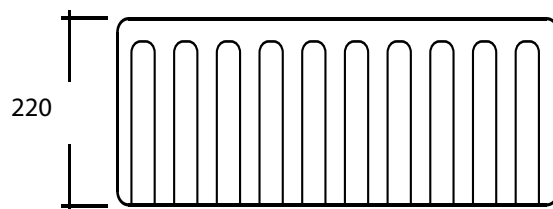

Fluted Apron 595

Sink

Dimensions (MM)

* DUE TO THE MANUFACTURING PROCESS SINKS MAY HAVE SLIGHT VARIANCES IN SIZE. THESE DIMENSIONS SHOULD BE USED AS A GUIDE ONLY. WE STRONGLY RECOMMEND THE SINK BE ON SITE WHEN CABINETS OR BENCH TOPS ARE BEING PREPARED FOR THE SINK.