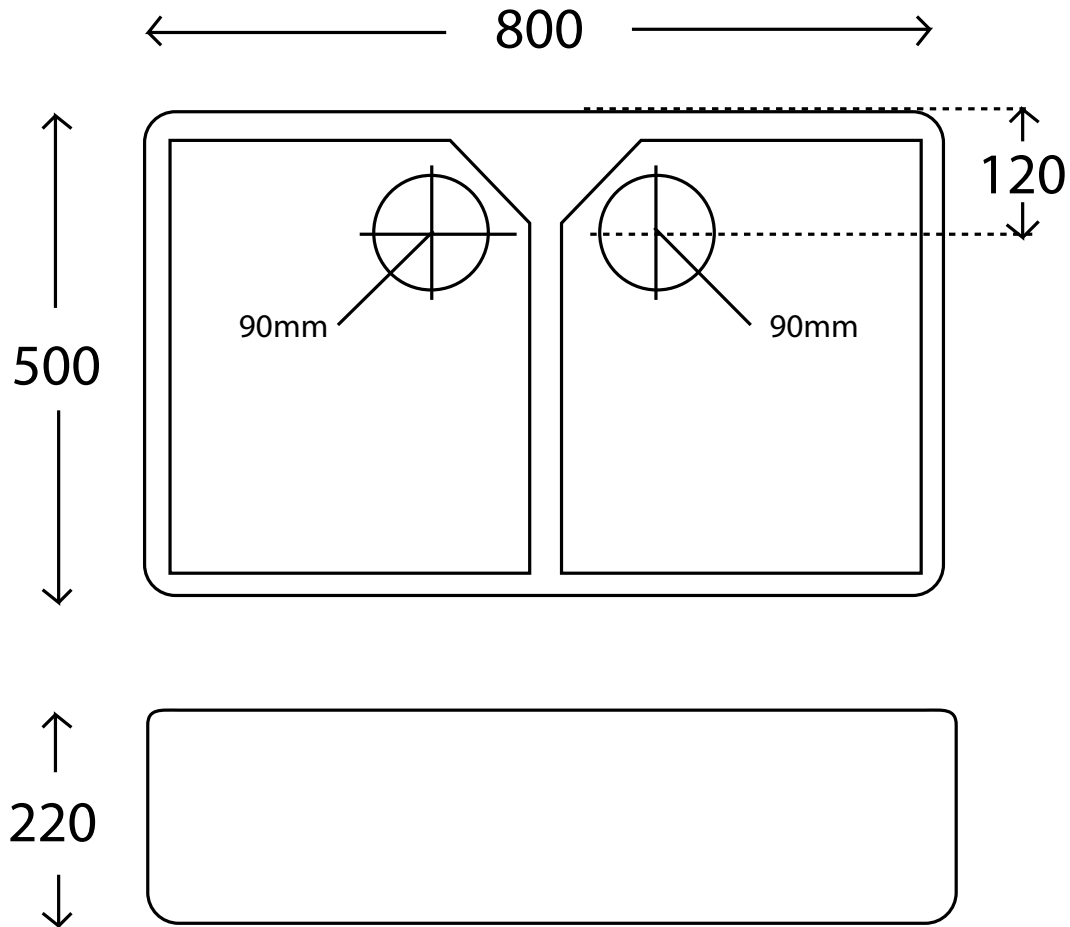

Double Butler Sink

Dimensions (MM)

* TAPHOLE OPTIONAL. PLEASE ASK FOR AVAILABILITY.

* DUE TO THE MANUFACTURING PROCESS SINKS MAY HAVE SLIGHT VARIANCES IN SIZE. THESE DIMENSIONS SHOULD BE USED AS A GUIDE ONLY. WE STRONGLY RECOMMEND THE SINK BE ON SITE WHEN CABINETS OR BENCH TOPS ARE BEING PREPARED FOR THE SINK.