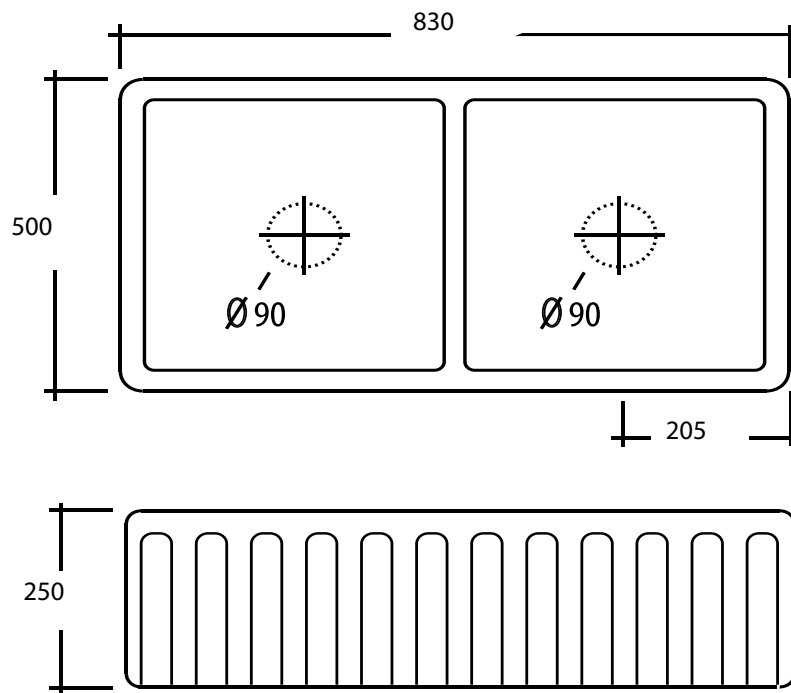

# Double Fluted Sink

## Dimensions (MM)

\* DUE TO THE MANUFACTURING PROCESS SINKS MAY HAVE SLIGHT VARIANCES IN SIZE. THESE DIMENSIONS SHOULD BE USED AS A GUIDE ONLY. WE STRONGLY RECOMMEND THE SINK BE ON SITE WHEN CABINETS OR BENCH TOPS ARE BEING PREPARED FOR THE SINK.