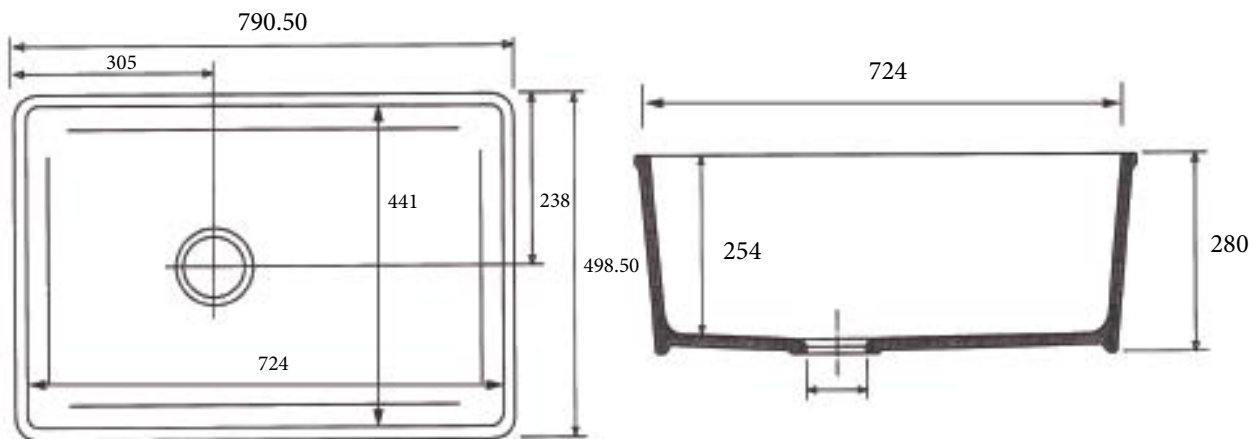

Undermount Large 790mm

Fireclay

Dimensions (mm)

* DUE TO THE MANUFACTURING PROCESS SINKS MAY HAVE SLIGHT VARIANCES IN SIZE. THESE DIMENSIONS SHOULD BE USED AS A GUIDE ONLY. WE STRONGLY RECOMMEND THE SINK BE ON SITE WHEN CABINETS OR BENCH TOPS ARE BEING PREPARED FOR THE SINK.