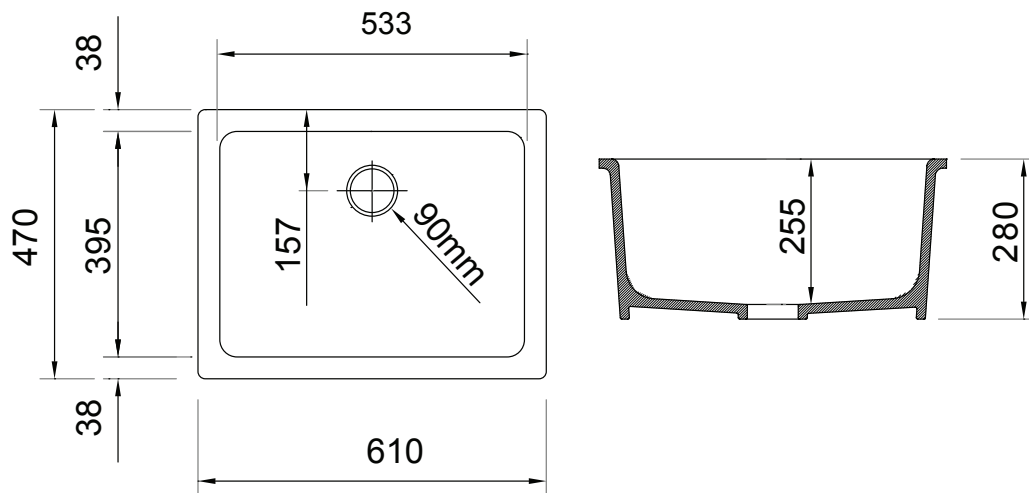

Undermount Small 610 mm

Fireclay

Dimensions (mm)

* DUE TO THE MANUFACTURING PROCESS SINKS MAY HAVE SLIGHT VARIANCES IN SIZE. THESE DIMENSIONS SHOULD BE USED AS A GUIDE ONLY. WE STRONGLY RECOMMEND THE SINK BE ON SITE WHEN CABINETS OR BENCH TOPS ARE BEING PREPARED FOR THE SINK.