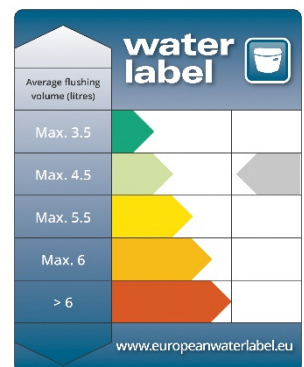

Technical Advice: For further information please call 1800 111 566 or email sales@traditionaltaps.com.au

Guarantee: Lifetime Guarantee covering manufacturing faults.