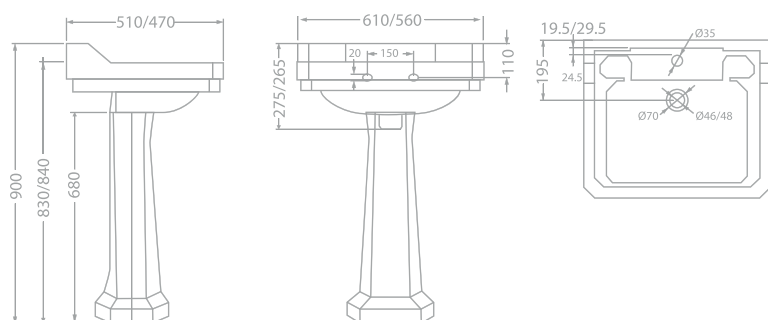

TIVERTON

Tiverton pedestal basin creates a meeting place for hot and cold water to conjoin creating the perfect blend of water in preparation for luxury hand and face bathing.

Fireclay ensures design authenticity allowing the elegant lines of Tiverton to be produced with perfect proportion, the straight to angle design can not be produced using standard casting techniques subtly acting as a point of differentiation when seeking design authenticity in detail at all levels.

Available in one, two and three tap hole options.