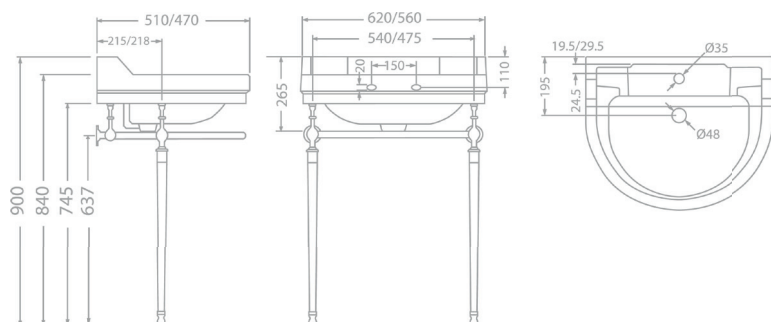

SALCOMBE

The smooth curves of Salcombe's wash stand and basin perfectly combine to create a truly stunning piece of bathroom art. Drawing on a rich design lineage of fine bathroom design Salcombe is not just visually stunning but practical with towel housing accommodated under the basins smooth curves.

Manufactured from fireclay and fired at 1600 degrees to ensure both design authenticity and durability, every Salcombe wash stand is hand checked by our in house potter prior to firing. Only when completely satisfied that proportions and finish are perfect is the logo proudly placed upon the fireclay and fired at 1600 degrees.

Shown here in Chrome, legs are available in Chrome, English Gold, Nickel, Pewter, Antique Copper, and Bronze. Basins are available with one, two and three tap hole options.