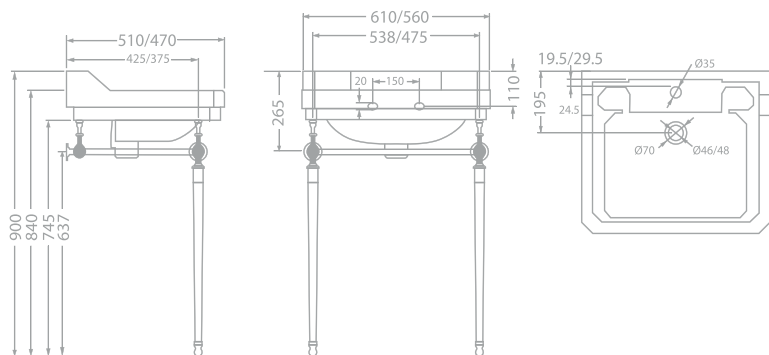

REGIS

Elegantly designed legs combine with a beautifully stylised wash basin to create the Regis wash stand console. Taking its name directly from the royal houses of yesteryear, Regis brings an instantly recognisable sense of design authenticity to modern day bathroom design.

Manufactured from the highest grade fireclay, using slip casting techniques every Regis is hand checked prior to final firing to ensure complete perfection. This attention to detail is not possible with mass produced products and further adds to the individual appeal of every Renaissance Regis wash stand console.

Shown here in Nickel, legs are available in Chrome, English Gold, Nickel, Pewter and Antique Copper and Bronze. Basins available with one, two and three hole options.