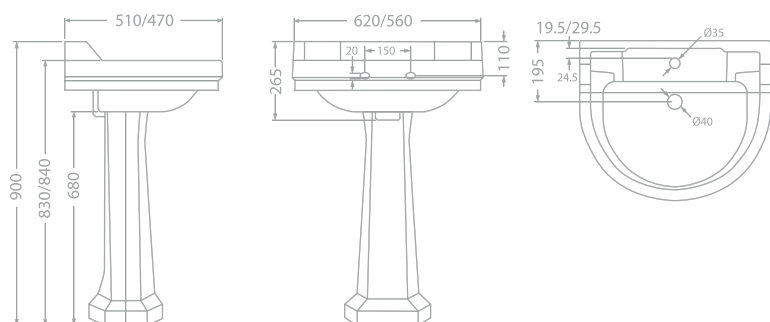

Basins are available with one, two and three hole options.

SALCOMBE

The smooth curves of Salcombe's wash stand and basin perfectly combine to create a truly stunning piece of bathroom art. Drawing on a rich design lineage of fine bathroom design Salcombe is not just visually stunning but practical with towel housing accommodated under the basins smooth curves.