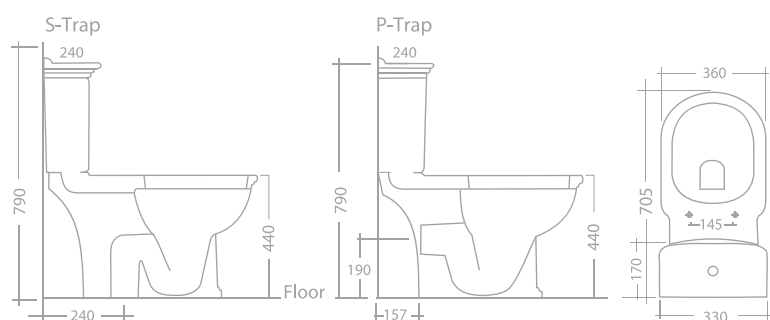

CLASSIC TOILET

A simple, elegant and necessary accompaniment to your bathroom. The smooth curves of Classic give a soft and unassuming presence, perfectly combining with all washstands and pedestals, allowing complete bathroom design consistency.

Manufactured from fireclay and fired at 1600 degrees to ensure both design authenticity and durability, every Classic Toilet is hand checked by our in house potter prior to firing. Only when completely satisfied that proportions and finish are perfect is the logo proudly placed, signifying the authenticity and craftsmanship invested in all Renaissance products.