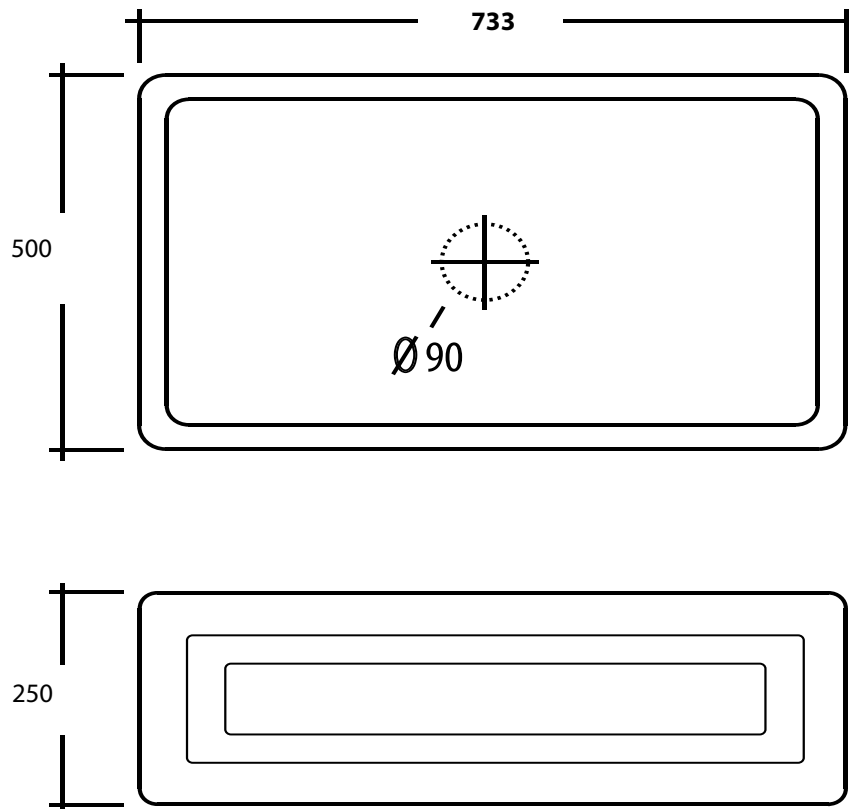

# French Farmhouse Sink

## Dimensions (MM)

\* DUE TO THE MANUFACTURING PROCESS SINKS MAY HAVE SLIGHT VARIANCES IN SIZE. THESE DIMENSIONS SHOULD BE USED AS A GUIDE ONLY. WE STRONGLY RECOMMEND THE SINK BE ON SITE WHEN CABINETS OR BENCH TOPS ARE BEING PREPARED FOR THE SINK.