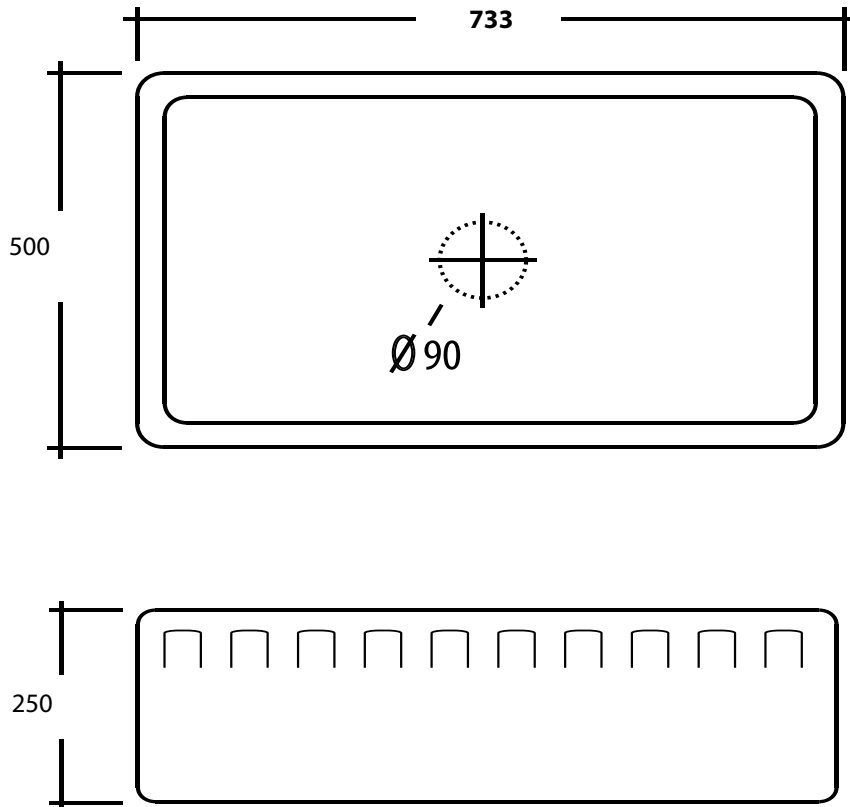

# English Farmhouse Sink

## Dimensions (MM)

\* DUE TO THE MANUFACTURING PROCESS SINKS MAY HAVE SLIGHT VARIANCES IN SIZE. THESE DIMENSIONS SHOULD BE USED AS A GUIDE ONLY. WE STRONGLY RECOMMEND THE SINK BE ON SITE WHEN CABINETS OR BENCH TOPS ARE BEING PREPARED FOR THE SINK.