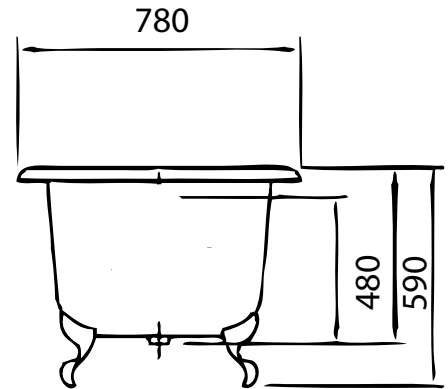

# Single Ended Rolltop (CIB-SRT)

## Dimensions (MM)

Volume: 170 Lt  
Weight (Dry): 120 Kg