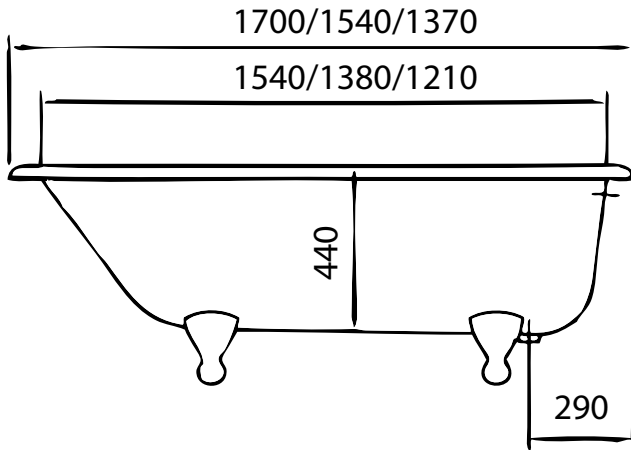

# Single Ended Rolltop (CIB-SRT)

## Dimensions (MM)

Volume: 170 Lt  
Weight (Dry): 120 Kg