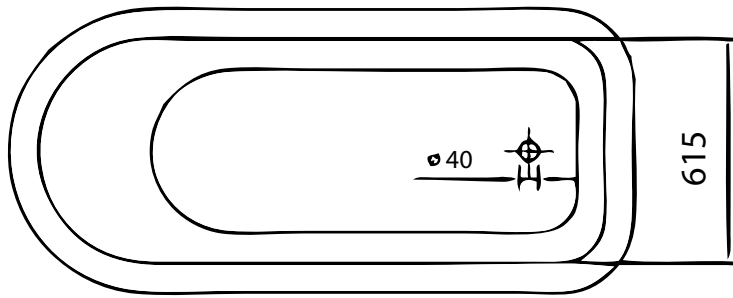

# Single Ended Rolltop (CIB-SRT)

## Dimensions (MM)

Volume: 170 Lt  
Weight (Dry): 120 Kg