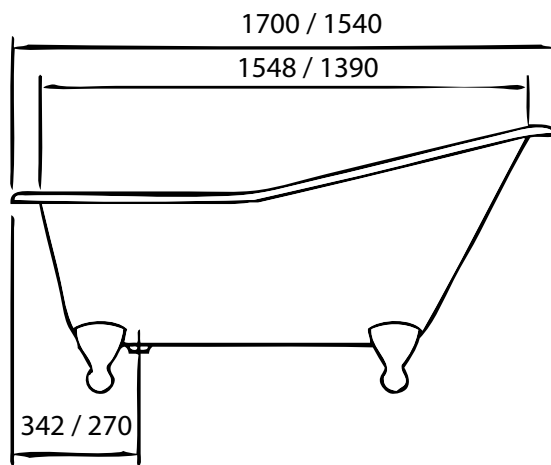

Single Ended Slipper (CIB-SES)

traditionaltaps.com.au

Dimensions (MM)

Volume: 190 Lt
Weight (Dry): 135 Kg