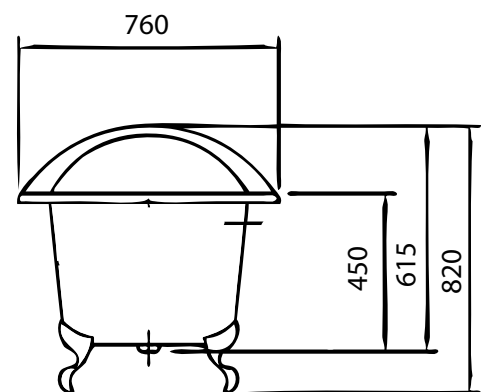

Single Ended Slipper (CIB-SES)

traditionaltaps.com.au

Dimensions (MM)

Volume: 190 Lt
Weight (Dry): 135 Kg