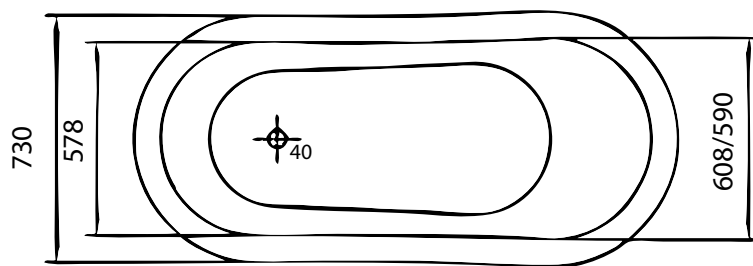

Single Ended Slipper (CIB-SES)

traditionaltaps.com.au

Dimensions (MM)

Volume: 190 Lt
Weight (Dry): 135 Kg