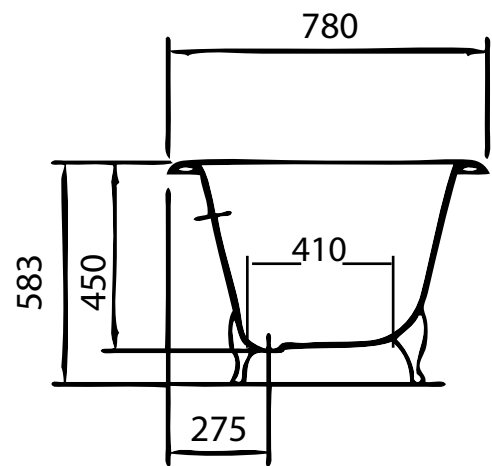

Double Ended Rolltop (CIB-DRT 1700)

Dimensions (MM)

Volume: 190 Lt
Weight (Dry): 125 Kg