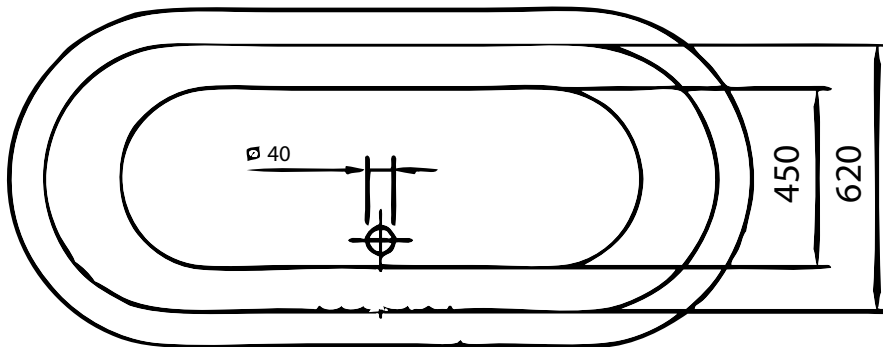

Double Ended Rolltop (CIB-DRT 1700)

Dimensions (MM)

Volume: 190 Lt
Weight (Dry): 125 Kg