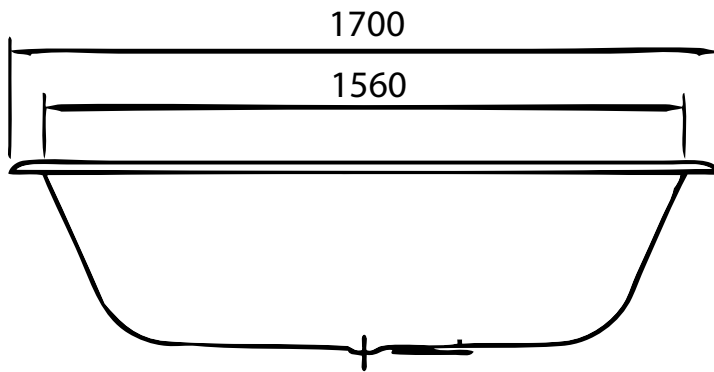

Double Ended Rolltop (CIB-DRT 1700)

Dimensions (MM)

Volume: 190 Lt
Weight (Dry): 125 Kg