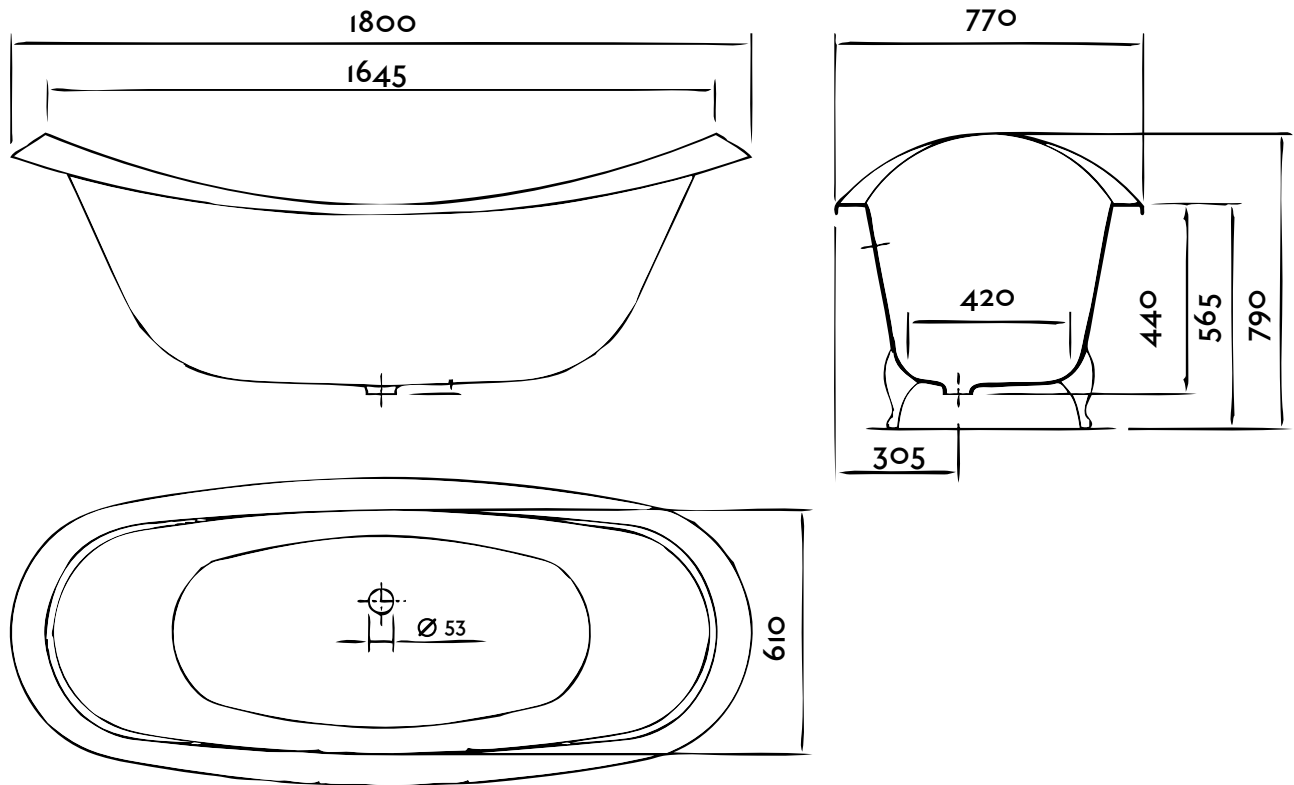

Double Ended Slipper (CIB-DES)

Dimensions (MM)

Volume: 195 Lt
Weight (Dry): 165 Kg