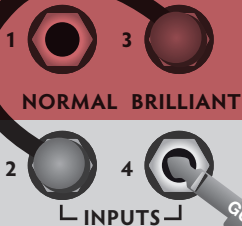

INPUT CONFIGURATION

(STARTING SUGGESTIONS)

HIGH SENSITIVITY LOW

FOR HUMBUCKING PICKUPS
PUSH THE "NORMAL" VOLUME

FOR SINGLE COIL PICKUPS
PUSH THE "BRILLIANT" VOLUME