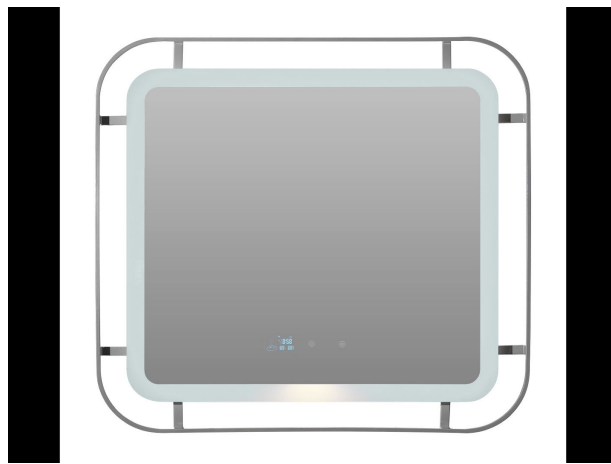

MIRROR IMAGE

Motion Sensor Night Light

Add a motion sensor night light to any of our mirrors or makeup mirrors. Save energy and surprise and delight your guests with automatic night lighting whenever they enter a dark bathroom

Motion Sensor Night Light Specification

- 3/4" DIAMETER FROSTED ICON ON MIRROR TO DETECT MOTION
- 8 WATTS LED STRIP WITH CRI-90
- STANDARD 2700 KELVIN (3000 KELVIN ALSO AVAILABLE)
- DETECTS MOTION WITHIN 40 FEET AND TURNS ON
- LIGHT WILL AUTOMATICALLY TURN OFF AFTER 60 SECONDS WITH NO MOTION