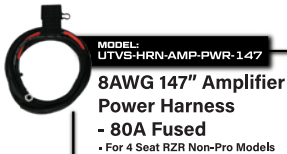

AMP KITS & WIRING

UTV Stereo

MODEL:
UTVS-HRN-AMP-PWR-147

**8AWG 147" Amplifier
Power Harness
- 80A Fused**

• For 4 Seat RZR Non-Pro Models

$60