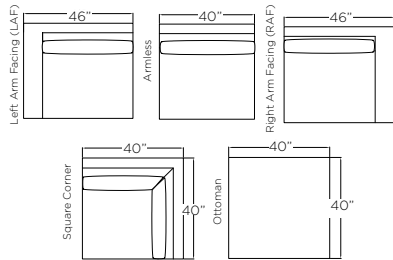

## DARCY

**STANDARD OPTIONS:**

- TOP-STITCHED
- LUMBAR PILLOWS INCLUDED
- LEG: 3" X 2" X 4"
- DEPTH: 43"

**WIDTHS AVAILABLE:**

- SOFA: 84", 96", 108"
- LOVE SEAT: 64"
- CHAIR: 34"

## KATHY

**STANDARD OPTIONS:**

- TOP-STITCHED
- LUMBAR PILLOWS INCLUDED
- LEG: 3" X 2" X 4"
- DEPTH: 41"

**WIDTHS AVAILABLE:**

- SOFA: 84", 96", 108"
- LOVE SEAT: 64"
- CHAIR: 34"

## EMMA

**STANDARD OPTIONS:**

- TOP-STITCHED
- LEG: 3" X 2" X 4"
- DEPTH: 40"

**WIDTHS AVAILABLE:**

- SOFA: 84", 96", 108"
- LOVE SEAT: 64"
- CHAIR: 34"

## MEGAN

**STANDARD OPTIONS:**

- TOP-STITCHED
- LEG: 3" X 3" X 1"