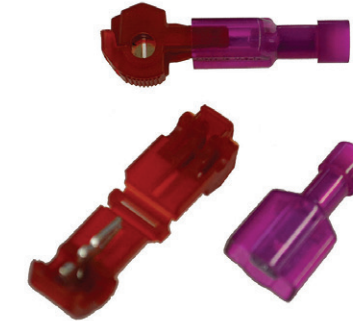

LED LIGHTING

LED LIGHTING

LED LIGHTING

LED LIGHTING

Dimmer On/Off Control
LEDBW-200-2-DP
Waterproof / 12 Volts DC / Up to 5 amps

Push Button Switch
LEDBW-203-DP
3M™ Industrial Waterproof Adhesive Backing

Mini Rocker On/Off Switch
LEDBW-202-DP
Simple to Install / Plug-In Style Rear Connection
13/16" Diameter Mounting Hole
Female Plug-In Connectors Included

Quick Wire Splice (10 Pack)
LEDBW-502-DP
Wire splice for 22/18 Gauge Wire makes wire splicing a quick and easy process.

T-Tap & Male Connectors
LEDBW-503-DP 10 Pack
LEDBW-504-DP 100 Pack

Male Connector (100 Pack)
LEDBW-505-DP