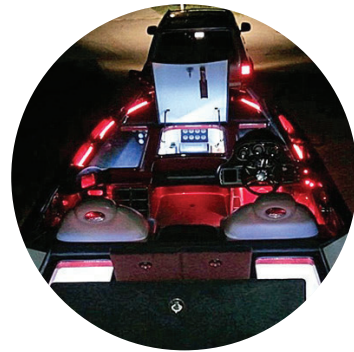

BLUEWATERLED®

LIGHT KITS

LED LIGHTING

LED LIGHTING

Compartment Boat Kit

LEDBW-105-"X"-DP

- (2) 30 LED/20" Light Strips for Rod Lockers
- (4) 15 LED/10" Light Strips for Compartments
- (2) 4 LED Submersible for Livewells
- (1) 4 LED Submersible for Cooler

Pro Boat Kit

LEDBW-120-"X"-DP

- (2) 30 LED/20" Light Strips for Rod Lockers
- (1) 30 LED/20" Light Strips for Battery Locker
- (4) 15 LED/10" Light Strips for Compartments
- (2) 18 LED/12" Light Strips for Front Deck
- (2) 12 LED/8" Light Strips for Rear Deck
- (2) 4 LED Submersible for Livewells
- (1) 4 LED Submersible for Cooler