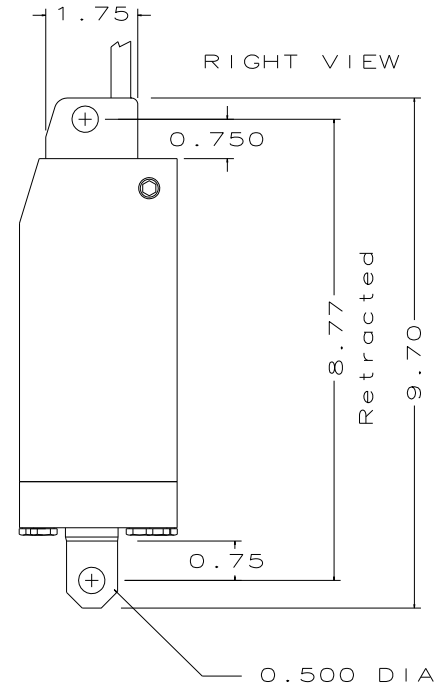

6 FT. CORD SET

PACKARD ELEC. CONNECTOR  
#2973781 (FEMALE)

COOK MFG. CORP

MODEL 7342 LINEAR ACTUATOR

- Motor type : permanent magnet 12vdc
- Fluid capacity : 10 cu.in.
- RECOMMENDED REPLACEMENT FLUID:  
DEXRON AUTOMATIC TRANSMISSION FLUID
- Weight with fluid : 12.5 lbs.
- Body : 6061-T6 aluminum alloy
- Ram : 304 stainless steel
- Fasteners : 18-8 stainless steel
- Stroke length : 5 inches
- Thrust (extend) : 3141 lbs. min.
- Stroke speed = 37 IPM
- Thrust (retract) : 1744 lbs. min.
- Stroke speed = 67 IPM

TOP VIEW

LEFT VIEW

13.77  
Extended

FRONT VIEW

0.500

RIGHT VIEW

8.77  
Retracted

Emergency relief valve