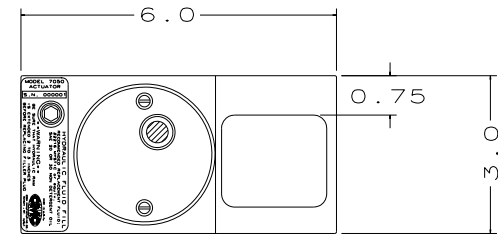

6 FT. CORD SET

PACKARD ELEC. CONNECTOR  
#2973781 (FEMALE)

COOK MFG. CORP

MODEL 7342 LINEAR ACTUATOR

- Motor type : permanent magnet 12vdc
- Fluid capacity : 10 cu.in.
- RECOMMENDED REPLACEMENT FLUID:  
DEXRON AUTOMATIC TRANSMISSION FLUID
- Weight with fluid : 12.5 lbs.
- Body : 6061-T6 aluminum alloy
- Ram : 304 stainless steel
- Fasteners : 18-8 stainless steel
- Stroke length : 5 inches
- Thrust (extend) : 3141 lbs. min.
- Stroke speed = 37 IPM
- Thrust (retract) : 1744 lbs. min.
- Stroke speed = 67 IPM

TOP VIEW

LEFT VIEW

13.77  
Extended

FRONT VIEW

0.500

RIGHT VIEW

8.77  
Retracted

Emergency relief valve