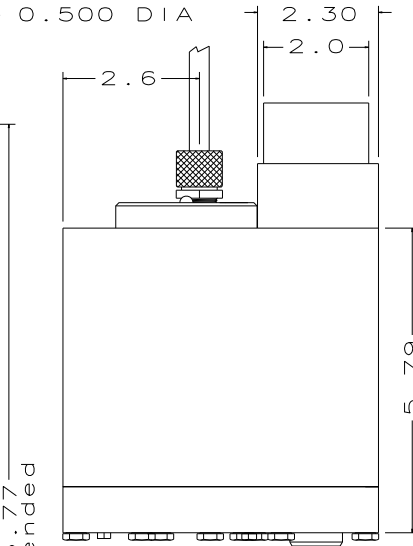

6 FT. CORD SET

PACKARD ELEC. CONNECTOR  
#2973781 (FEMALE)

COOK MFG. CORP

MODEL 7342 LINEAR ACTUATOR

- Motor type : permanent magnet 12vdc
- Fluid capacity : 10 cu.in.
- RECOMMENDED REPLACEMENT FLUID:  
DEXRON AUTOMATIC TRANSMISSION FLUID
- Weight with fluid : 12.5 lbs.
- Body : 6061-T6 aluminum alloy
- Ram : 304 stainless steel
- Fasteners : 18-8 stainless steel
- Stroke length : 5 inches
- Thrust (extend) : 3141 lbs. min.
- Stroke speed = 37 IPM
- Thrust (retract) : 1744 lbs. min.
- Stroke speed = 67 IPM

TOP VIEW

LEFT VIEW

13.77  
Extended

FRONT VIEW

0.500

RIGHT VIEW

8.77  
Retracted

Emergency relief valve