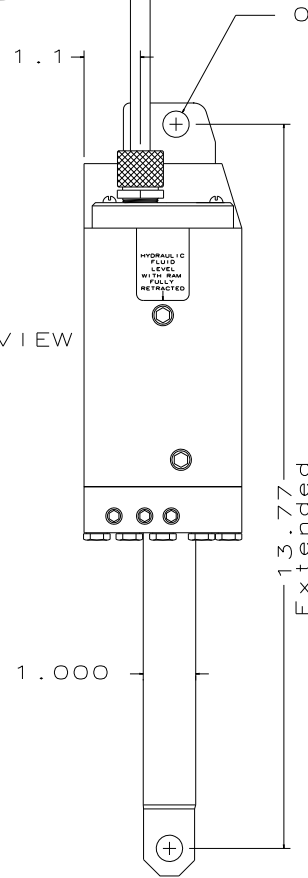

6 FT. CORD SET

PACKARD ELEC. CONNECTOR  
#2973781 (FEMALE)

COOK MFG. CORP

MODEL 7342 LINEAR ACTUATOR

- Motor type : permanent magnet 12vdc
- Fluid capacity : 10 cu.in.
- RECOMMENDED REPLACEMENT FLUID:  
DEXRON AUTOMATIC TRANSMISSION FLUID
- Weight with fluid : 12.5 lbs.
- Body : 6061-T6 aluminum alloy
- Ram : 304 stainless steel
- Fasteners : 18-8 stainless steel
- Stroke length : 5 inches
- Thrust (extend) : 3141 lbs. min.
- Stroke speed = 37 IPM
- Thrust (retract) : 1744 lbs. min.
- Stroke speed = 67 IPM

TOP VIEW

LEFT VIEW

13.77  
Extended

FRONT VIEW

0.500

RIGHT VIEW

8.77  
Retracted

Emergency relief valve