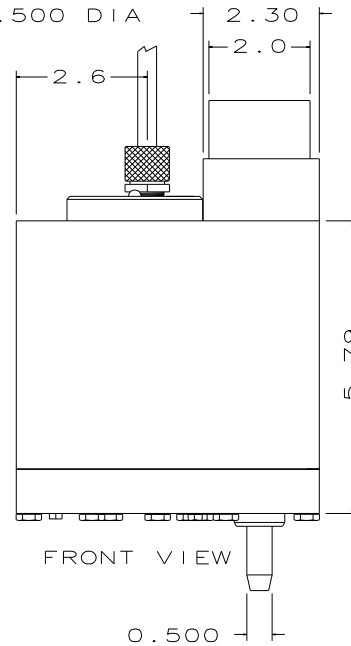

6 FT. CORD SET

PACKARD ELEC. CONNECTOR  
#2973781 (FEMALE)

COOK MFG. CORP

MODEL 7050 LINEAR ACTUATOR

- Motor type : Permanent Magnet 12VDC
  - Fluid capacity : 10 cu.in.
  - RECOMMENDED REPLACEMENT FLUID:  
3EP ISO 100 or equiv.
  - Weight with fluid : 12.5 lbs.
  - Body : 6061-T6 aluminum alloy
  - Ram : 6061-T6 aluminum alloy  
/w hard coat anodize
  - Fasteners : 18-8 stainless steel
  - Stroke length : 5 inches
  - Push (extend) force : 5000 lbs. min.
  - Pull (retract) force : 3750 lbs. min.
- Stroke Speed: Extend 21 IPM  
Retract 28 IPM

TOP VIEW

LEFT VIEW

Extended

FRONT VIEW

RIGHT VIEW

Retracted

Emergency relief valve