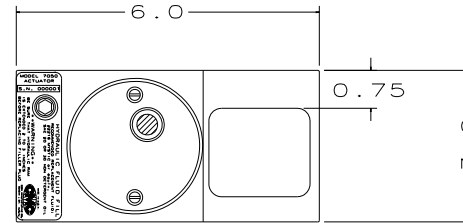

6 FT. CORD SET

PACKARD ELEC. CONNECTOR  
#2973781 (FEMALE)

COOK MFG. CORP

MODEL 7050 LINEAR ACTUATOR

- Motor type : Permanent Magnet 12VDC
  - Fluid capacity : 10 cu.in.
  - RECOMMENDED REPLACEMENT FLUID:  
3EP ISO 100 or equiv.
  - Weight with fluid : 12.5 lbs.
  - Body : 6061-T6 aluminum alloy
  - Ram : 6061-T6 aluminum alloy  
/w hard coat anodize
  - Fasteners : 18-8 stainless steel
  - Stroke length : 5 inches
  - Push (extend) force : 5000 lbs. min.
  - Pull (retract) force : 3750 lbs. min.
- Stroke Speed: Extend 21 IPM  
Retract 28 IPM

TOP VIEW

LEFT VIEW

Extended

FRONT VIEW

RIGHT VIEW

Retracted

Emergency relief valve