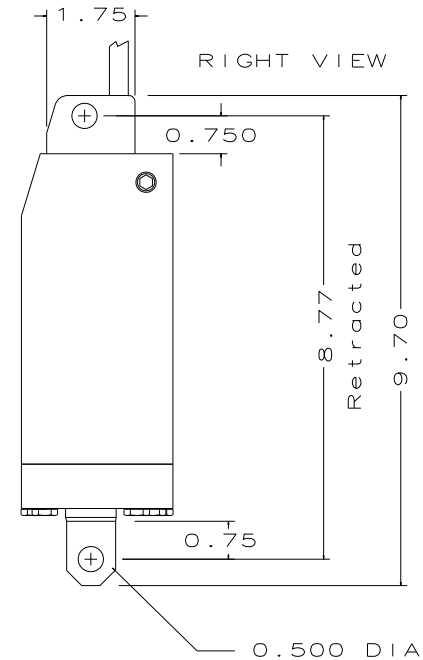

6 FT. CORD SET

PACKARD ELEC. CONNECTOR  
#2973781 (FEMALE)

COOK MFG. CORP

MODEL 7050 LINEAR ACTUATOR

- Motor type : Permanent Magnet 12VDC
  - Fluid capacity : 10 cu.in.
  - RECOMMENDED REPLACEMENT FLUID:  
3EP ISO 100 or equiv.
  - Weight with fluid : 12.5 lbs.
  - Body : 6061-T6 aluminum alloy
  - Ram : 6061-T6 aluminum alloy  
/w hard coat anodize
  - Fasteners : 18-8 stainless steel
  - Stroke length : 5 inches
  - Push (extend) force : 5000 lbs. min.
  - Pull (retract) force : 3750 lbs. min.
- Stroke Speed: Extend 21 IPM  
Retract 28 IPM

TOP VIEW

LEFT VIEW

Extended

FRONT VIEW

RIGHT VIEW

Retracted

Emergency relief valve