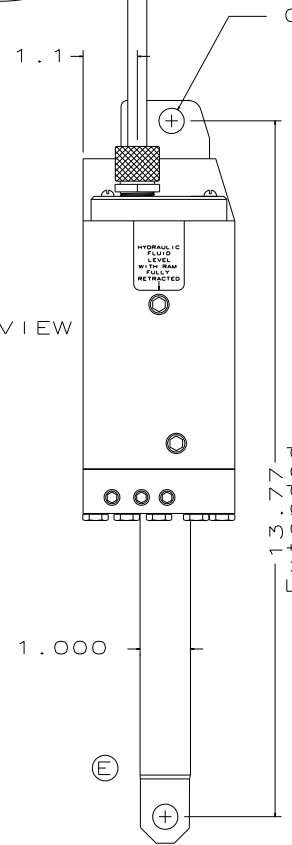

6 FT. CORD SET

PACKARD ELEC. CONNECTOR  
#2973781 (FEMALE)

COOK MFG. CORP

MODEL 7050 LINEAR ACTUATOR

- Motor type : Permanent Magnet 12VDC
  - Fluid capacity : 10 cu.in.
  - RECOMMENDED REPLACEMENT FLUID:  
3EP ISO 100 or equiv.
  - Weight with fluid : 12.5 lbs.
  - Body : 6061-T6 aluminum alloy
  - Ram : 6061-T6 aluminum alloy  
/w hard coat anodize
  - Fasteners : 18-8 stainless steel
  - Stroke length : 5 inches
  - Push (extend) force : 5000 lbs. min.
  - Pull (retract) force : 3750 lbs. min.
- Stroke Speed: Extend 21 IPM  
Retract 28 IPM

TOP VIEW

LEFT VIEW

Extended

FRONT VIEW

RIGHT VIEW

Retracted

Emergency relief valve