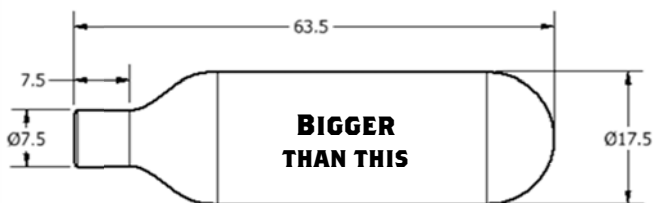

# **GROWLERWERKS APPROVED CO2 CARTRIDGES**

The uKeg is a pressurized container that keeps the beverage within fresh and carbonated, dispensing it through an integrated tap faucet. The CO2 source for the uKeg is provided by a device referred to as a "Cartridge". These Cartridges are also known as Chargers, Soda Chargers, CO2 Chargers, CO2 Cartridges, or simply CO2.

## **SIZE REFERENCE (DRAWINGS ARE 1 TO 1 SCALE):**

**8 GRAM**

**16 GRAM**