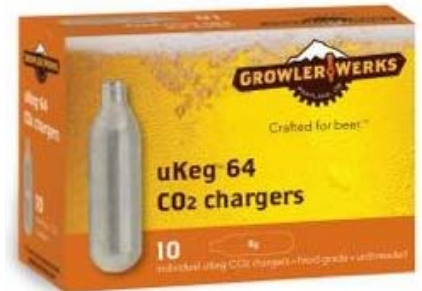

GROWLERWERKS APPROVED CO2 CARTRIDGES

The uKeg is a pressurized container that keeps the beverage within fresh and carbonated, dispensing it through an integrated tap faucet. The CO2 source for the uKeg is provided by a device referred to as a "Cartridge". These Cartridges are also known as Chargers, Soda Chargers, CO2 Chargers, CO2 Cartridges, or simply CO2.

GrowlerWerks approves the use of GrowlerWerks brand Cartridges which are tested to be of the highest quality and the uKeg is designed to work with the specific size of these Cartridges. These can be purchased directly from the GrowlerWerks website or from other approved retailers. If the GrowlerWerks brand is not available, a number of other Cartridges brands are known to be compatible with the uKeg, including Whip-It Brand. GrowlerWerks does not guarantee that these brands will work with the uKeg as the specifications of the Cartridges for those brands may change over time and any damage caused by a non-GrowlerWerks brand will void the warranty.

GrowlerWerks will extend the warranty to cover use with a non-GrowlerWerks brand of CO2 Cartridge provided that the Cartridge meets the following specifications:

1. Contains 8 or 16 grams of CO2, depending on Cartridge size
2. Designated "Food Grade"
3. Uses an unthreaded connection port
4. Has a protective coating for use in damp environments
5. Is compliant with the Size Reference provided below