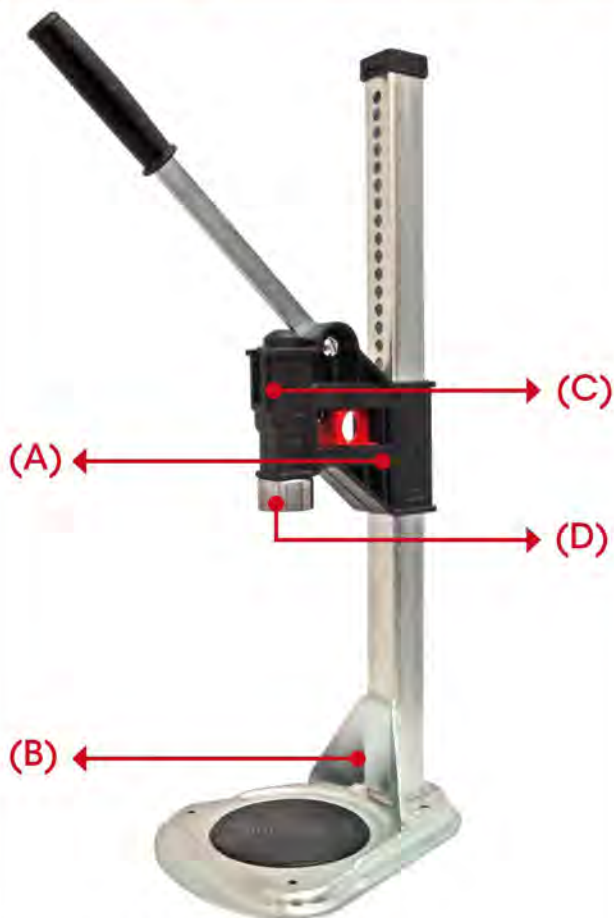

NEW COLT LINE : improvements

COLT STRONG

- Cod. **41700** Ø 26 in bag
- Cod. **41705** Ø 29/31 in bag
- Cod. **41709** Ø 26 + Ø 29/31 in box

- Reinforced plastic head (A)
- Reinforced base (B)
- Metal piston (C)
- Steel full cup (D)

For standard crown caps and bidoul crown caps