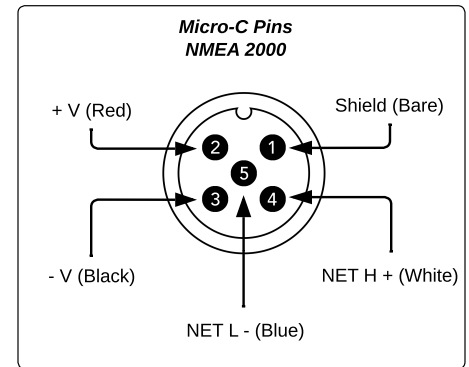

# Siren Marine NMEA 2000 Connection Topology

## Siren 3 Pro NMEA 2000 Connection Pinout

Siren Marine Product SKUs for NMEA 2000 Installation	
Product	SKU
Siren Marine Siren 3 Pro	SM-S3P-917/866
NMEA 2000 Connection Kit	SM-ACC3-N2KCT SM-ACC-N2KPWR