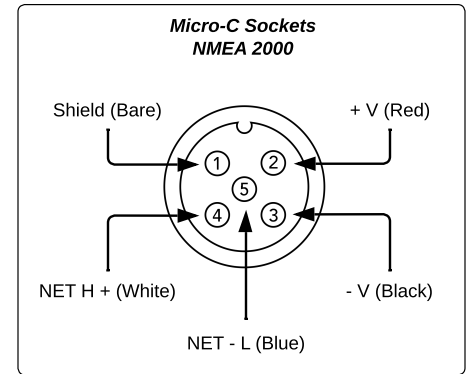

# Siren Marine NMEA 2000 Connection Topology

## Siren 3 Pro NMEA 2000 Connection Pinout

Siren Marine Product SKUs for NMEA 2000 Installation	
Product	SKU
Siren Marine Siren 3 Pro	SM-S3P-917/866
NMEA 2000 Connection Kit	SM-ACC3-N2KCT SM-ACC-N2KPWR