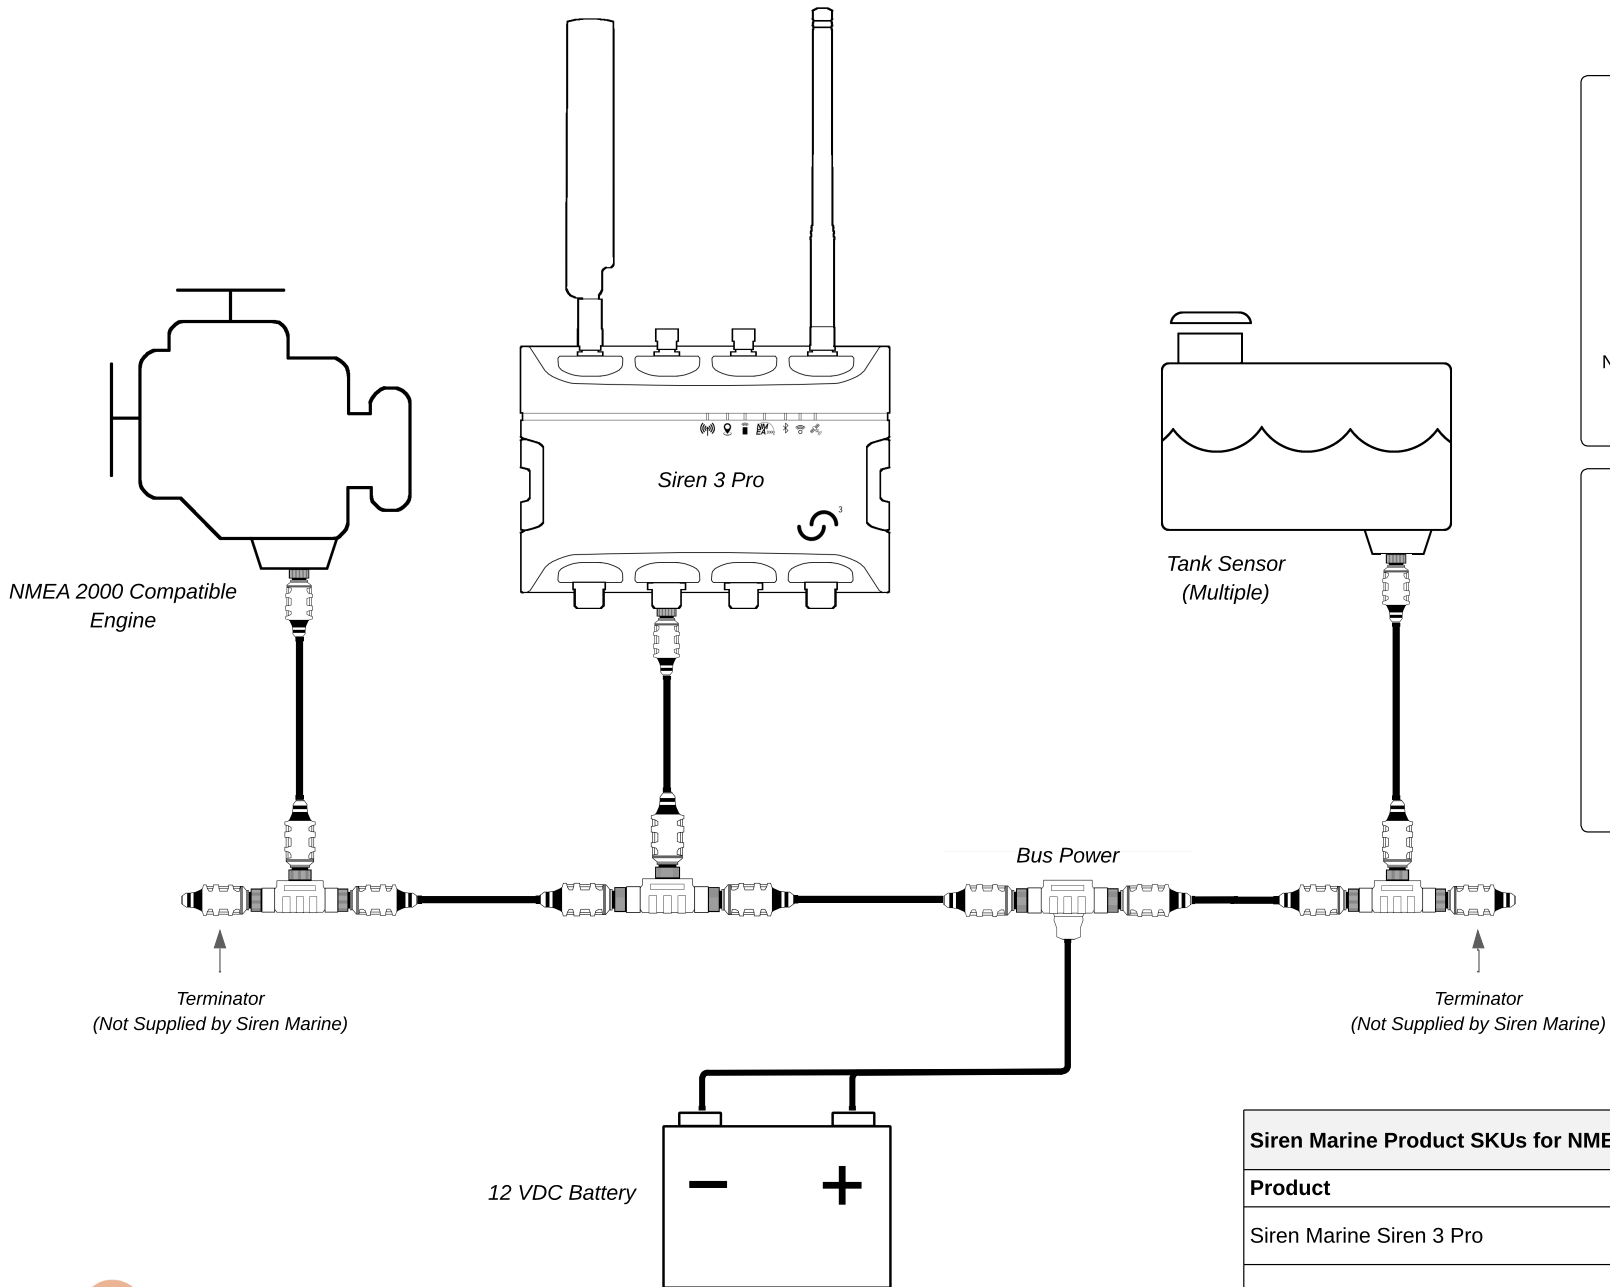

# Siren Marine NMEA 2000 Connection Topology

## Siren 3 Pro NMEA 2000 Connection Pinout

Siren Marine Product SKUs for NMEA 2000 Installation	
Product	SKU
Siren Marine Siren 3 Pro	SM-S3P-917/866
NMEA 2000 Connection Kit	SM-ACC3-N2KCT SM-ACC-N2KPWR