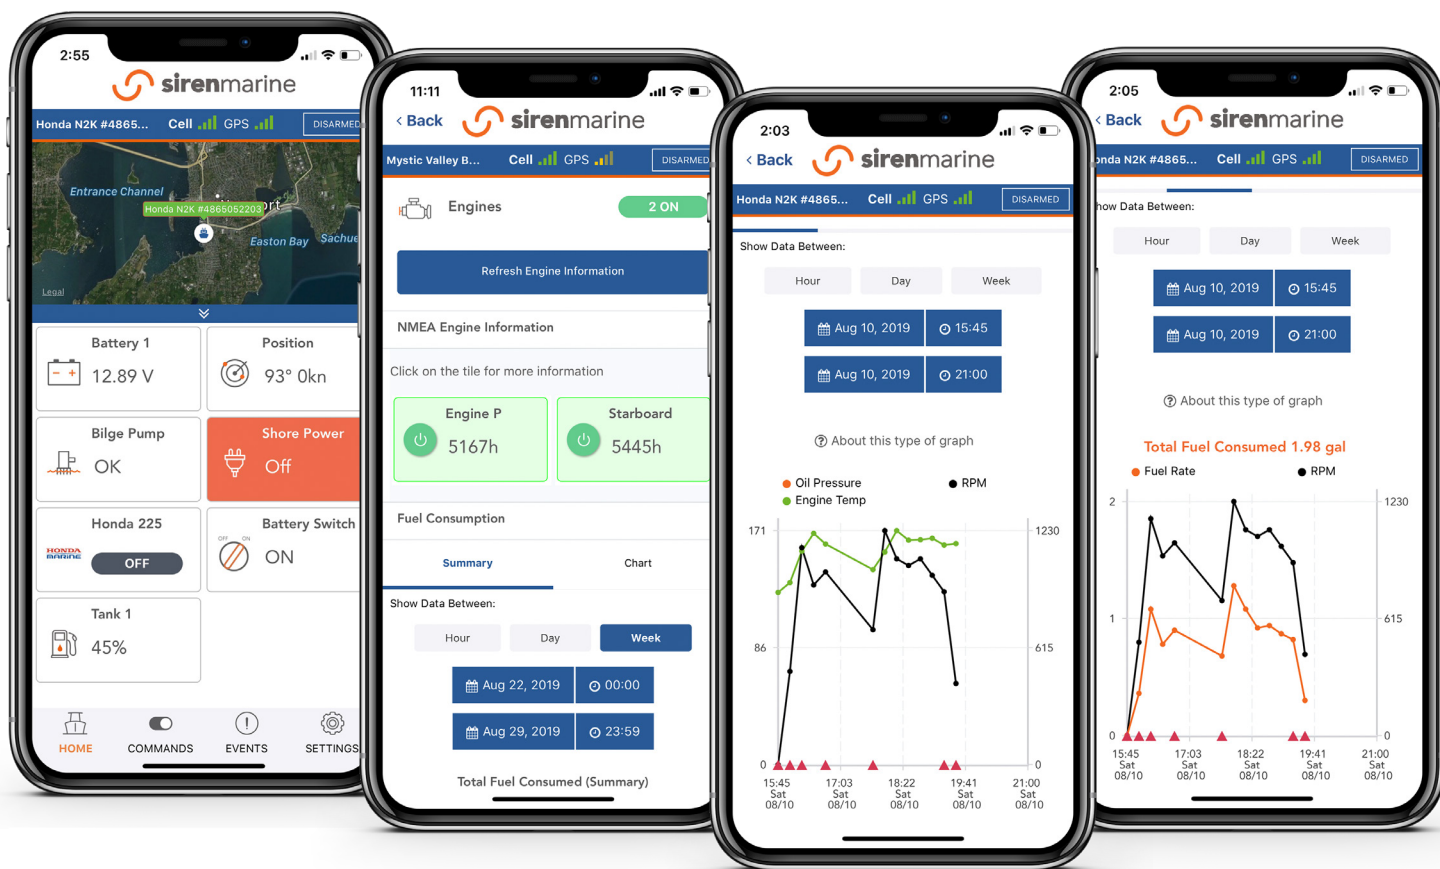

# NMEA 2000 Tank & Engine Integration

## Monitoring Features

### Engine Data

Performance, maintenance and support services for any NMEA-compatible propulsion system.

- Performance and Fuel Consumption
- Connected Engine Support

### Connected Fluid Tanks

Connect tanks to monitor levels and check tank level history.

Fuel

Water

Waste