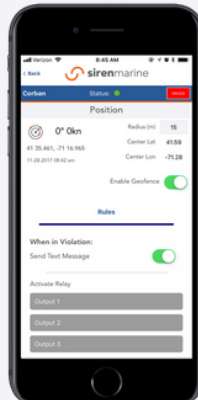

App Features

Dashboard
Full boat status at a glance

Commands
Control onboard devices with the slide of a finger

Alerts
Receive instant notifications when a critical event occurs

Settings
Customize your preferences and connect with your boat

Sensor Details
Create user-defined custom settings and thresholds

Rule Sets
Ability to apply rules to relay controls

Geofencing
Set a geofence boundary around your boat