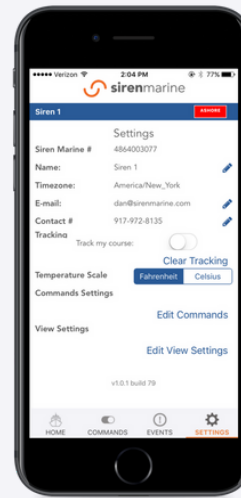

App Features

Dashboard
Full boat status at a glance

Commands
Control onboard devices with the slide of a finger

Alerts
Receive instant notifications when a critical event occurs

Settings
Customize your preferences and connect with your boat

Sensor Details
Create user-defined custom settings and thresholds

Rule Sets
Ability to apply rules to relay controls

Geofencing
Set a geofence boundary around your boat