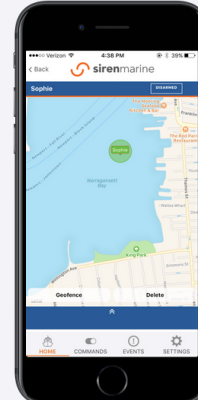

Geofencing
Set a geofence boundary around your boat