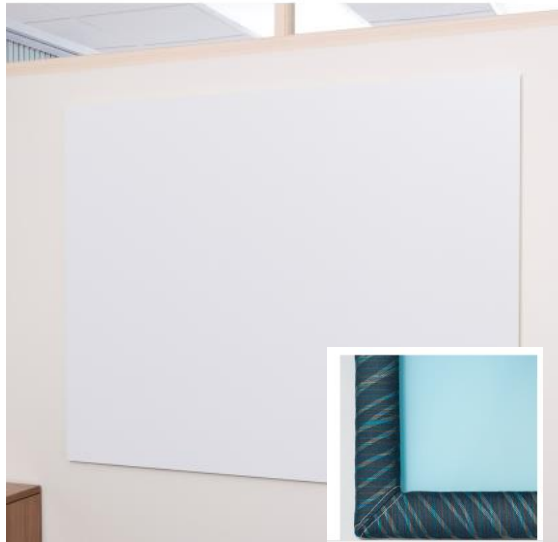

CONTRACT SOURCE INC.

FURNISHINGS | TECHNOLOGY | CONSULTING

“TOP PERFORMERS” MARKER BOARDS

Egan Visual

- Egan Bold Glasswrite
- EVS surface
- EganInk compatible
- Guaranteed-to-clean
- Magnet-compatible
- Projection-compatible
- Low-glare
- Frameless or Bold frame