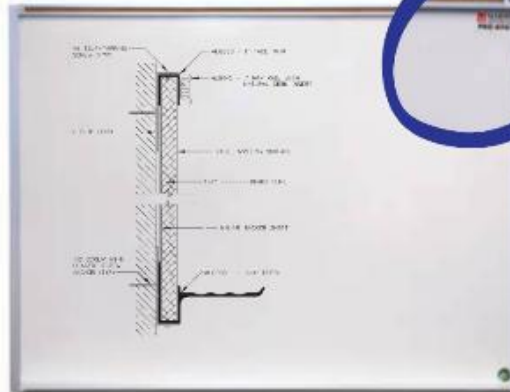

Claridge

Mounting Type: Float
Concealed Hardware
Color: White
Edgework: Flat Polish
Glass Type: Starphire
Comes With: 3 Rare Earth
Magnets and 1 and 1 Box Tray

GlassWrite Frameless
4mm Tempered low-iron
glass bonded to steel for
high optical clarity, high light
transmission and reduced
tint, NeoMagnet compatible

Magnetic Glass Boards
1/4" Tempered Glass dry-erase writing
surface with steel back
Eased corners and polished edges
Comes with rare earth magnets

Prices are specific for each collection based on multiple factors. For questions please call (800) 733-0027.

“TOP PERFORMERS” MARKER BOARDS

Marsh

1200 Thin Line
 Magnetic Porcelain
 Enameled Steel Surface
 5/8" Aluminum Trim
 50-Year Warranty on
 Porcelain Steel Surface

Marsh

White Pro-Lite Collection
 Magnetic Porcelain
 Enameled Steel Surface
 1" Traditional Aluminum Trim Face
 1 3/4" Aluminum Shelf Tray-Standard
 50 year Warranty on
 Porcelain Steel Surface

Claridge

LCS Deluxe Marker Board
 White Porcelain enamel steel
 writing surface
 Comes with: 4 assorted LCS
 Markers and one Eraser
 With NO Map Rail

CONTRACT SOURCE INC.

FURNISHINGS | TECHNOLOGY | CONSULTING