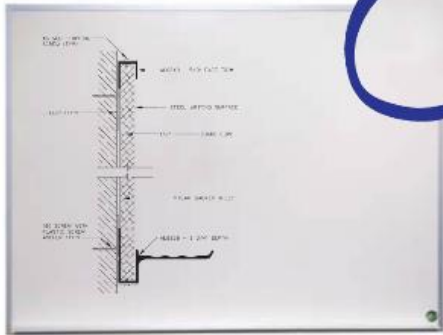

Claridge

Mounting Type: Float
Concealed Hardware
Color: White
Edgework: Flat Polish
Glass Type: Starphire
Comes With: 3 Rare Earth
Magnets and 1 and 1 Box Tray

GlassWrite Frameless
4mm Tempered low-iron
glass bonded to steel for
high optical clarity, high light
transmission and reduced
tint, NeoMagnet compatible

“TOP PERFORMERS” MARKER BOARDS

Marsh

1200 Thin Line
 Magnetic Porcelain
 Enameled Steel Surface
 5/8" Aluminum Trim
 50-Year Warranty on
 Porcelain Steel Surface

Marsh

White Pro-Lite Collection
 Magnetic Porcelain
 Enameled Steel Surface
 1" Traditional Aluminum Trim Face
 1 3/4" Aluminum Shelf Tray-Standard
 50 year Warranty on
 Porcelain Steel Surface