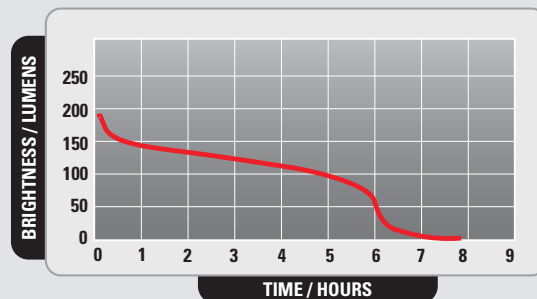

FEATURES

- Secondary Beam Illuminates the foot path for safety
- NO loss to burn time when using both beams
- 6+ Hour Battery Life
- Smooth, Wide-Angle Beam Ideal for lighting a broad area
- LED will not break when dropped and its life expectancy is well over 50,000 hours
- Waterproof design for all weather use
- Attaches to all work helmets using UK accessory clips
- High impact ABS, LEXAN® and polyurethane rubber, construction for durability (CL I Div 1 model)

Secondary Beam shines downward providing illumination to the foot path so you can safely see where you are walking.

Mounts to any hard hat with UK helmet clips

SPECIFICATIONS

CL I, DIV 1, GP A,B,C,D T4
 CL II, DIV 1 GP E,F,G
 CL III, DIV 1 Ex ia
 -20<Ta<+40°C

Brightness	170 Lumens Primary Beam / 25 Secondary
Burn Time	6.5 hrs
Beam Distance	311 ft / 95 m
Lamp	High intensity white LED
Batteries	4 AA Alkaline / LR6
Size	6.2 x 1.6 x 1.4 in / 15.8 x 4.1 x 3.6 cm
Weight	5.6 oz / 158.8 g