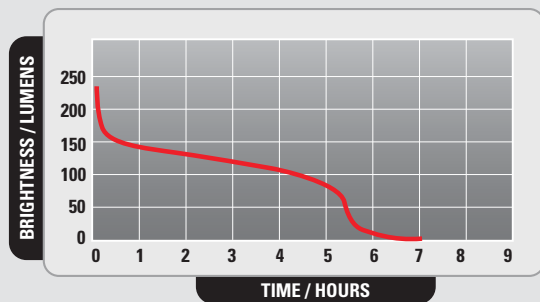

FEATURES

- Smooth, Wide-Angle Beam Ideal for lighting a broad area
- LED will not break when dropped and its life expectancy is well over 50,000 hours
- Waterproof design for all weather use
- Attaches to all work helmets using UK accessory clips
- High impact ABS, LEXAN® and polyurethane rubber, construction for durability (CL I Div 1 model)

Mounts to any hard hat with UK helmet clips

SPECIFICATIONS

CL I, DIV 1, GP A,B,C,D T4
 CL II, DIV 1 GP E,F,G
 CL III, DIV 1 Ex ia
 -20<Ta<+40°C

Brightness	225 Lumens
Burn Time	6.5 hrs
Beam Distance	311 ft / 95 m
Lamp	High intensity white LED
Batteries	4 AA Alkaline / LR6
Size	6.2 x 1.6 x 1.4 in / 15.8 x 4.1 x 3.6 cm
Weight	5.6 oz / 158.8 g