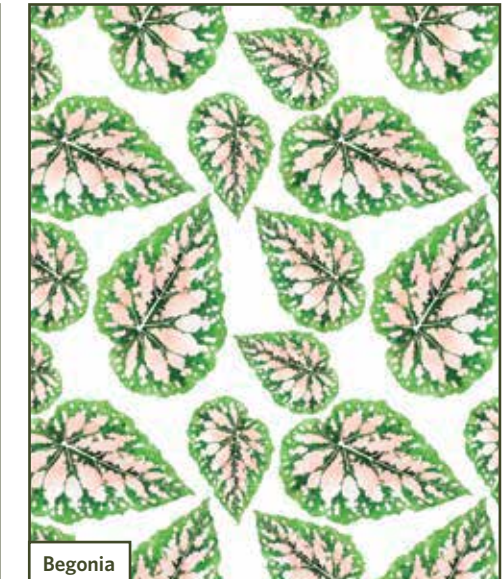

 kctinygreenhouse

HOME COLLECTION SPECS

100% ORGANIC TEA TOWEL

23 in x 30 in
1 Per Package
Cotton Double Gause

Styles: Alocasia, Fern,
Begonia, Monstera,
Pilea, and Xanadu

100% ORGANIC SWADDLE

48 in x 48 in
1 Per Package
Cotton Double Gause

Styles: Alocasia, Fern,
Begonia, Monstera,
Pilea, and Xanadu

100% ORGANIC BURP CLOTH

14 in x 23 in
2 Per Package
Cotton Double Gause

Styles: Begonia & Fern,
Alocasia & Pilea,
Monstera & Xanadu

100% ORGANIC THROW PILLOW COVER

20 in x 20 in
1 Per Package
Cotton Canvas

Styles: Alocasia, Fern,
Begonia, Monstera,
Pilea, and Xanadu

100% ORGANIC PLACEMAT

14 in x 20 in
1 Per Package
Cotton Canvas

Styles: Begonia & Fern,
Alocasia & Pilea,
Monstera & Xanadu

Alocasia

Fern

Begonia

Monstera

Pilea

Xanadu

See how customers have enjoyed the botanical prints in their lives!