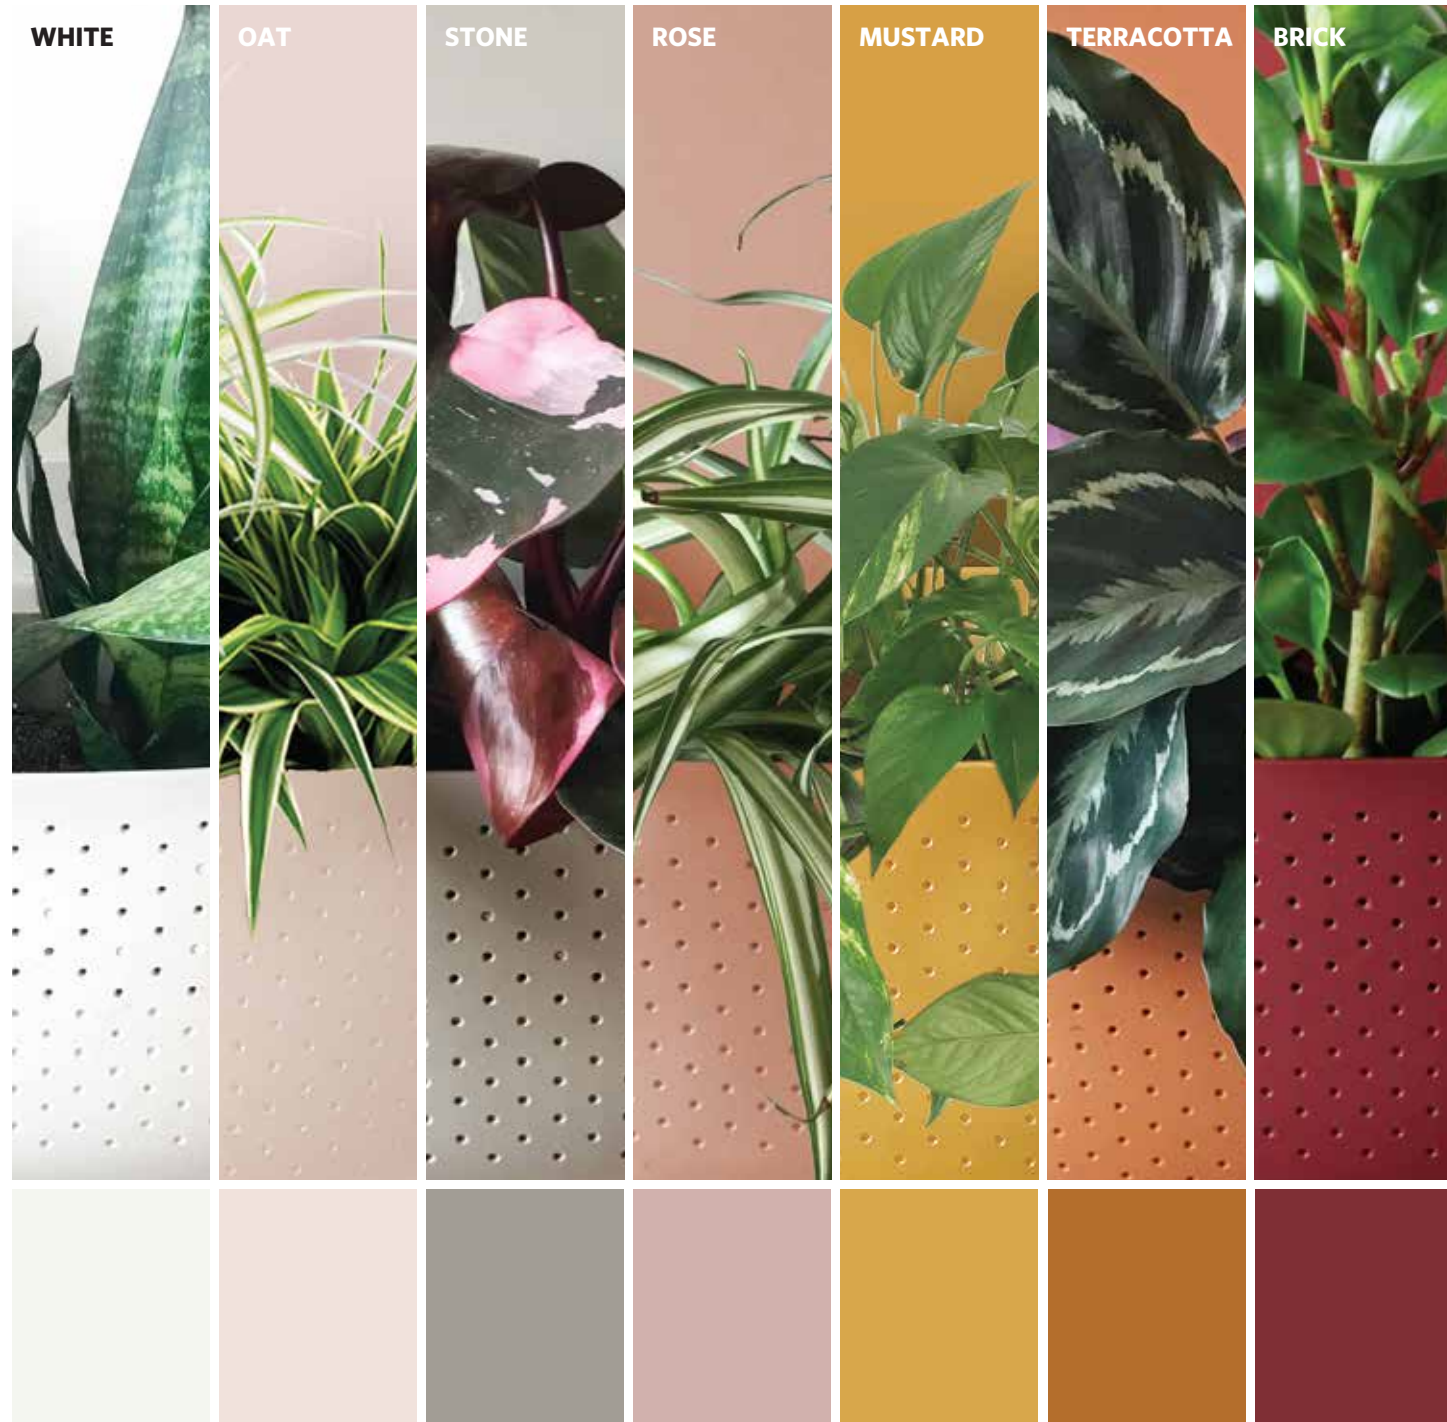

FERN SHOP

URBAN PLANT SHOP

Cincinnati, OH

Space Saver: Displayed Eco planters high to have enough space below for additional products.

 fernshopcincinnati

INTERIOR COLOR GUIDE

PANTONE® TRUE WHITE
PANTONE® 2310 C
PANTONE® WARM GRAY 6
PANTONE® 2444
PANTONE® 110 U
PANTONE® 153
PANTONE® 491 C