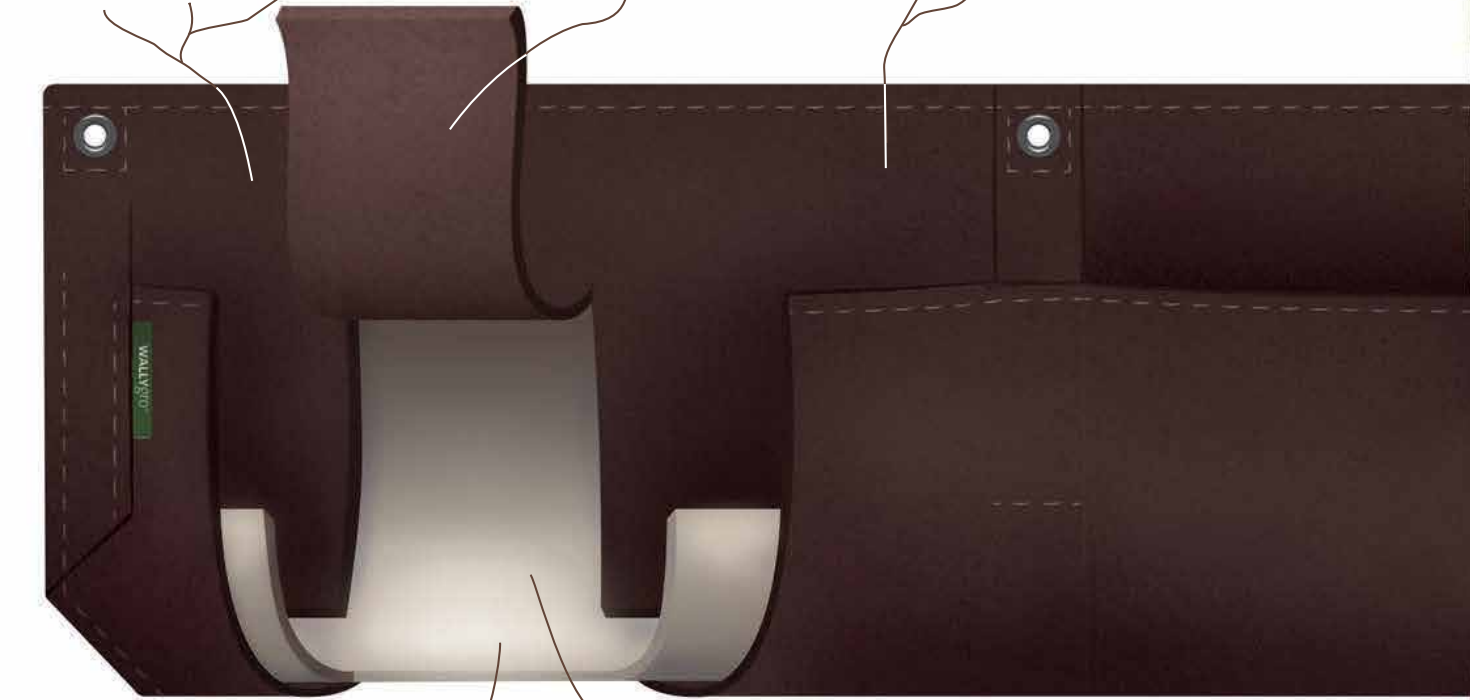

POCKET

Modular and sustainable wall planter

ORIGINAL DESIGN

Proven design for 10 years; ask for photos of our longest lived walls using Wally Pro Pockets.

VERSATILE

For indoor and outdoor use. Suitable for annuals, perennials, tropicals, and edibles.

SUSTAINABLE

Made in the USA with felt made from 100% recycled water bottles.

WATERING CHANNEL

Rear 'tongue' panel forms a channel for water straight to where roots need it most.

OVERWATERING PREVENTION

The felt wicks moisture upward towards the top, where excess moisture evaporates, helping prevent oversaturation of the soil.