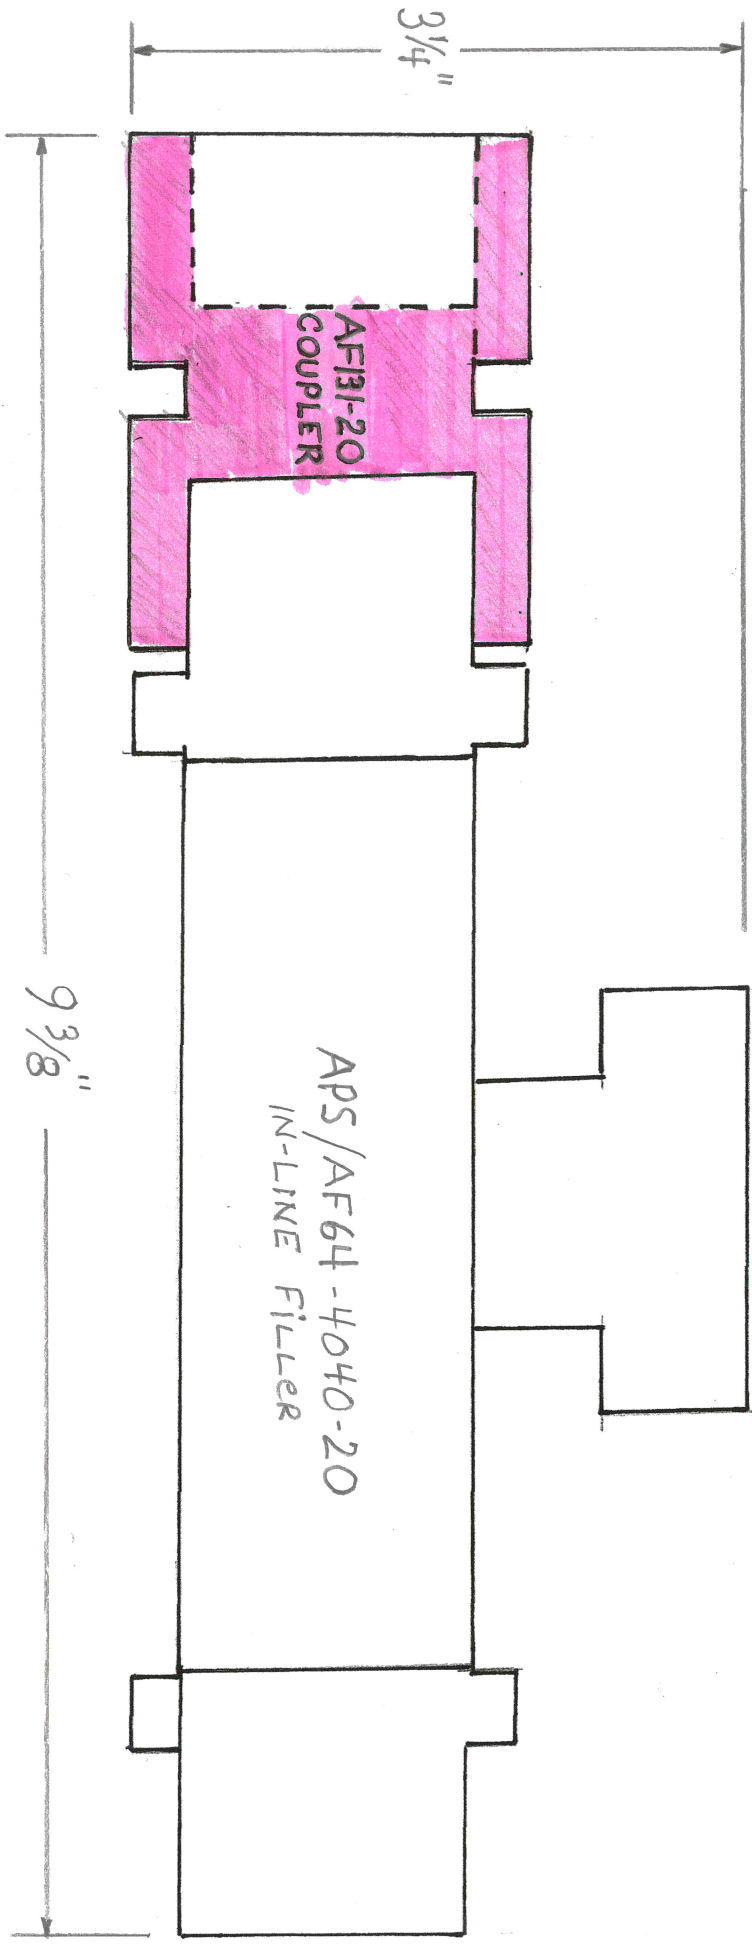

TEMPLATE

AF131-20 COUPLER

OPTIONAL ATTACHMENTS:

- ATTACH DIRECTLY TO 90 DEGREE AUTOPUMP THERMOSTAT HOUSING
- ATTACH IN-LINE