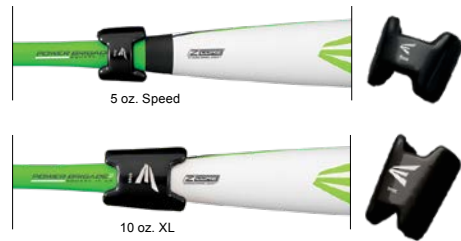

EPLBALL9-6PK-Y
Plastic Training Balls (9" 6pk)

MSRP 8.99 UPC 85925425602

- Hard plastic training balls

EPLBALL9-6PK-W
Plastic Training Balls (9" 6pk)

MSRP 8.99 UPC 85925425602

- Hard plastic training balls