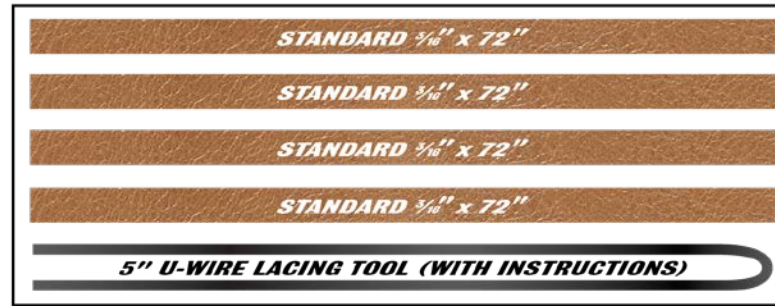

MSRP 7.99 EACH

- Awl-style tool with 48" lace

GLK-T (Tan)

UPC 0-83321-33364-4

GLK-B (Black)

UPC 0-83321-33365-1

L410
5" Eye-Type
Lacing Needle

Most gloves are made with six separate lacing sections: webbing, fingers, pocket, heel, thumb, and small finger. This pack contains enough lace to completely re-lace most gloves. Some larger catcher's mitts, first baseman's mitts, and certain trapeze-style gloves may require an extra pack. Each Glove Re-Lace pack contains: