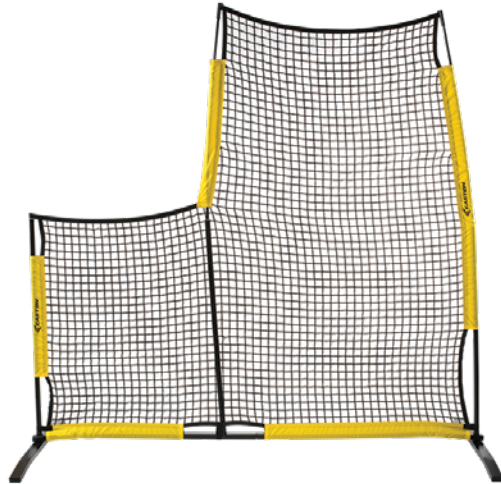

**EPOPL
Pop-Up L-Screen**

MSRP 249.99   UPC 628412026007

- Heavy-Duty netting and durable frame
- 7' W x 7' H
- Printed retail display box