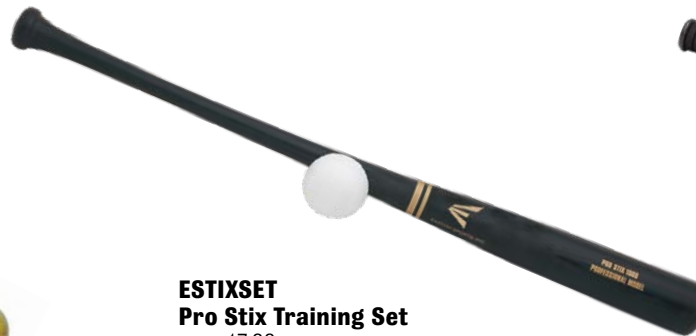

**ESTIXSET
Pro Stix Training Set**

MSRP 17.99

UPC 85925529287

- Great for beginners and children