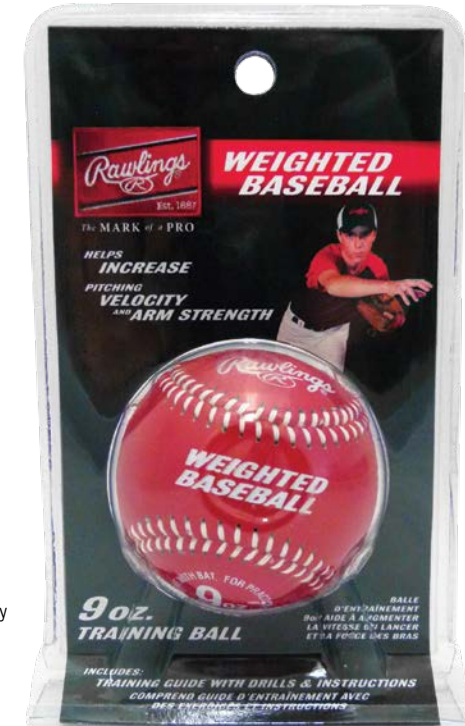

14SOFTBALL
14\"/>

MSRP 17.99 UPC 7-45492-98986-9

- Fastpitch pitch-trainer teaches proper spin and pitch control
- 14\"/>

WEIGHTBB
Weighted Training Baseball

MSRP 12.99 UPC 7-45492-98987-6

- Develop arm strength, velocity, and reduce arm/shoulder injury
- 9 oz. weighted baseball with hand-stitched leather cover
- Drills, workouts, and instructions included