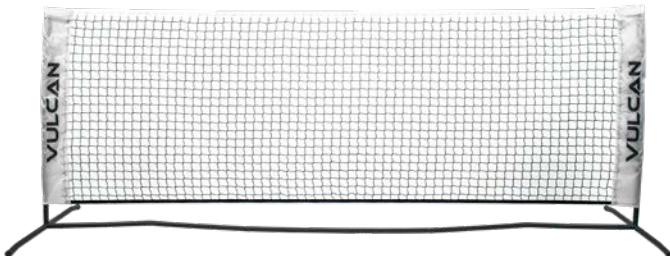

Portable Pickleball Net

VNET

MSRP \$179.99

- Fast and easy setup!
- Meets USAPA Tournament Guidelines:
22' wide x 36" tall (sides) x 34" tall (middle)
- Powder coated frame
- 1.0 mm knotless netting for everyday use
- Includes heavy duty oversized carry bag with ID tag

VNET-2N1

MSRP \$199.99

- Includes 2 nets: 1 full size 22' net and 1 practice size 10' net
- Fast and easy setup for either size net
- Full Size net meets USAPA Tournament Guidelines:
22' wide x 36" tall (sides) x 34" tall (middle)
- Powder coated frame
- 1.0 mm knotless netting for everyday use
- Includes heavy duty oversized carry bag with ID tag

10' Practice Net

VNETPRAC

MSRP \$99.99

- Fast and easy setup!
- 10' wide x 36" tall (sides) x 34" tall (middle)
- Powder coated frame
- 1.0 mm knotless netting for everyday use
- Includes carry bag

8' Practice Net

VNETPRAC-8

MSRP \$69.99

- Fast and easy setup!
- 8' wide x 36" tall
- Recreational Size - Great for Driveway and Garage
- Powder coated frame
- Includes carry bag

VTEAM Backpack

VTEAM-WHTBLK

MSRP \$149.99

- Water resistant heavy duty ripstop nylon
- Has three accessory pockets, one cooler pocket, one paddle pocket, a vented shoe pocket, and a large inner pocket.
- Carry as a duffle or backpack, with fence hangers.
- 23" L x 12" W x 14" H