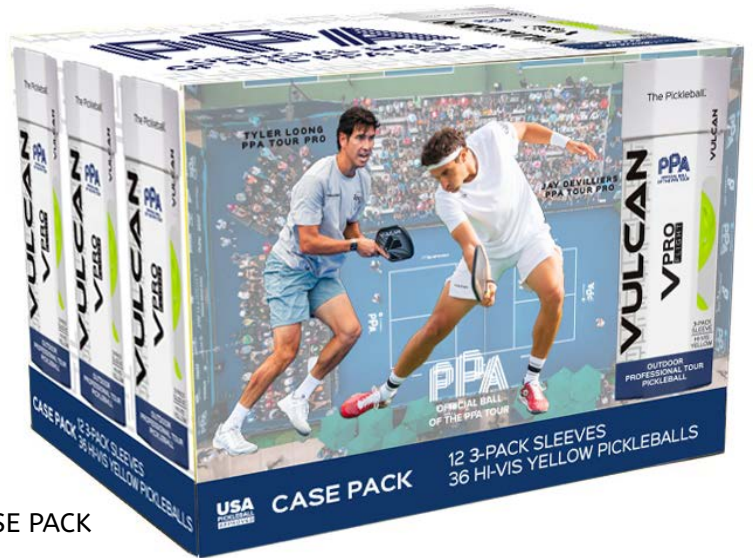

Consistent Spin Performance

Ideal Life-Span Properties

Hi-Vis Color Optics

PPA TOUR OFFICIAL PICKLEBALLS | 2

3-PACK SLEEVE

IMPORTANT/DEALER BUYING INFORMATION: For the best price and margins, dealers should always buy Master Cartons. For the showroom, dealers can break down a Master Carton, a suggestion would be to display 24 of the 3-Pack Sleeves at MSRP \$11.99 each and display two of the Case Packs at MSRP \$119.99 each. MAP Policy does apply when breaking down and selling 3-Pack Sleeves, Case Packs, and Master Cartons.

VPRO FLIGHT Pickleball Sleeve VPF-SLEEVE-YEL

MSRP \$11.99

- 3-Pack Sleeve
- Re-closable Handy Sleeve Container
- Measures 8.75" x 3" x 3"

VPRO FLIGHT Pickleball Case Pack VPF-CASE-YEL

MSRP \$119.99

- 12 3-Pack Sleeves
- 36 Total Balls
- Bright Colorful Printed Box
- Measures 12.75" x 8.75" x 9.75"

CASE PACK

MASTER CARTON

BULK 100 PACK

VPRO FLIGHT Pickleball Master Carton VPF-MASTER-YEL

MSRP N/A

- Contains 4 Case Packs
- 48 3-Pack Sleeves
- 144 Total Balls
- Measures 19.25" x 19" x 13"

VPRO FLIGHT Bulk 100 Pack VPF-BULK100-YEL