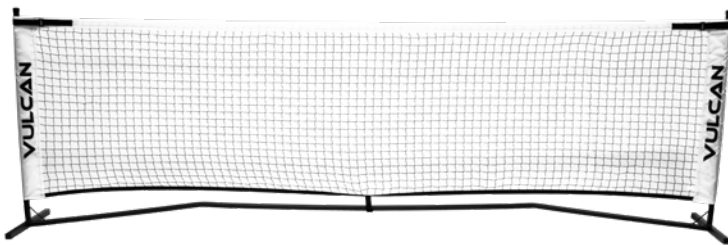

Portable Pickleball Net

VNET

MSRP \$179.99

- Fast and easy setup!
- Meets USAPA Tournament Guidelines:
22' wide x 36" tall (sides) x 34" tall (middle)
- Powder coated frame
- 1.0 mm knotless netting for everyday use
- Includes heavy duty oversized carry bag with ID tag

VULCAN
ADVANCED LOGIC PICKLEBALL

2-IN-1 PORTABLE NET

INCLUDES:

USAPA REGULATION SIZE NET

22' x 36" and 34" tall in the middle

& PRACTICE SIZE NET
10' x 36" and 34" tall in the middle

Portable Pickleball 2-in-1 Net System

VNET-2N1

MSRP \$199.99

- Includes 2 nets: 1 full size 22' net and 1 practice size 10' net
- Fast and easy setup for either size net
- Full Size net meets USAPA Tournament Guidelines:
22' wide x 36" tall (sides) x 34" tall (middle)
- Powder coated frame
- 1.0 mm knotless netting for everyday use
- Includes heavy duty oversized carry bag with ID tag

10' Practice Net

VNETPRAC

MSRP \$99.99

- Fast and easy setup!
- 10' wide x 36" tall (sides) x 34" tall (middle)
- Powder coated frame
- 1.0 mm knotless netting for everyday use
- Includes carry bag

8' Practice Net