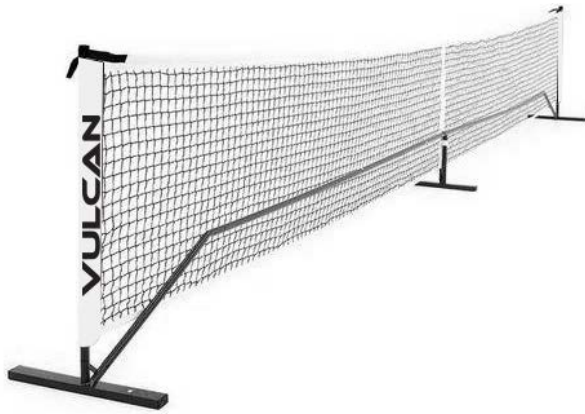

Portable Pickleball Net

VNET

MSRP $179.99

- Fast and easy setup!
- Meets USAPA Tournament Guidelines:
  22' wide x 36" tall (sides) x 34" tall (middle)
- Powder coated frame
- 1.0 mm knotless netting for everyday use
- Includes heavy duty oversized carry bag with ID tag

VULCAN
ADVANCED LOGIC PICKLEBALL

2-IN-1 PORTABLE NET

INCLUDES: