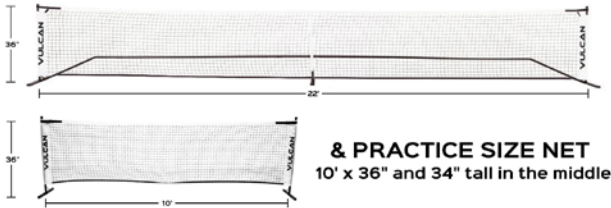

Sea Turtle **PCTURTLE**

- Midweight 7.9 oz. Modern Shape **MSRP \$89.99**
- 13mm Polypro Core w/ Fiberglass Face
- Hybrid blend of power and control
- For all-court players who mix up shots with variety

Portable Pickleball Net

VNET

MSRP \$179.99

- Fast and easy setup!
- Meets USAPA Tournament Guidelines:
22' wide x 36" tall (sides) x 34" tall (middle)
- Powder coated frame
- 1.0 mm knotless netting for everyday use
- Includes heavy duty oversized carry bag with ID tag

VULCAN
ADVANCED LOGIC PICKLEBALL

2-IN-1 PORTABLE NET

INCLUDES:

USAPA REGULATION SIZE NET

22' x 36" and 34" tall in the middle

& PRACTICE SIZE NET
10' x 36" and 34" tall in the middle

Portable Pickleball 2-in-1 Net System