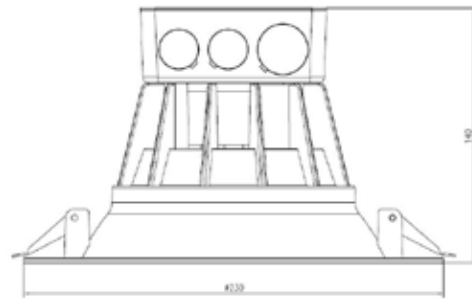

LED DOWN LIGHT

www.wenlighting.com info@wenlighting.com

LED DOWN LIGHT

WEN-D528-KT-90-XXXX

Size : Φ 230x136mm(9.06x5.51")

Characteristics

Item Number	WEN-D528-KT-90-XXXX
Description	8" LED Down Light with J-box
Voltage	110-277VAC
Power	30W
Dimmable	Yes,dimmable at 120V AC
LED Type	2835
CRI	>90
Lumens	2000-2230lms
Color	2700K/3000K/4000K/5000K
Life time	50,000 hours
Certificate	ETL, Energy Star,FCC,Lighting Facts,LM79,LM80