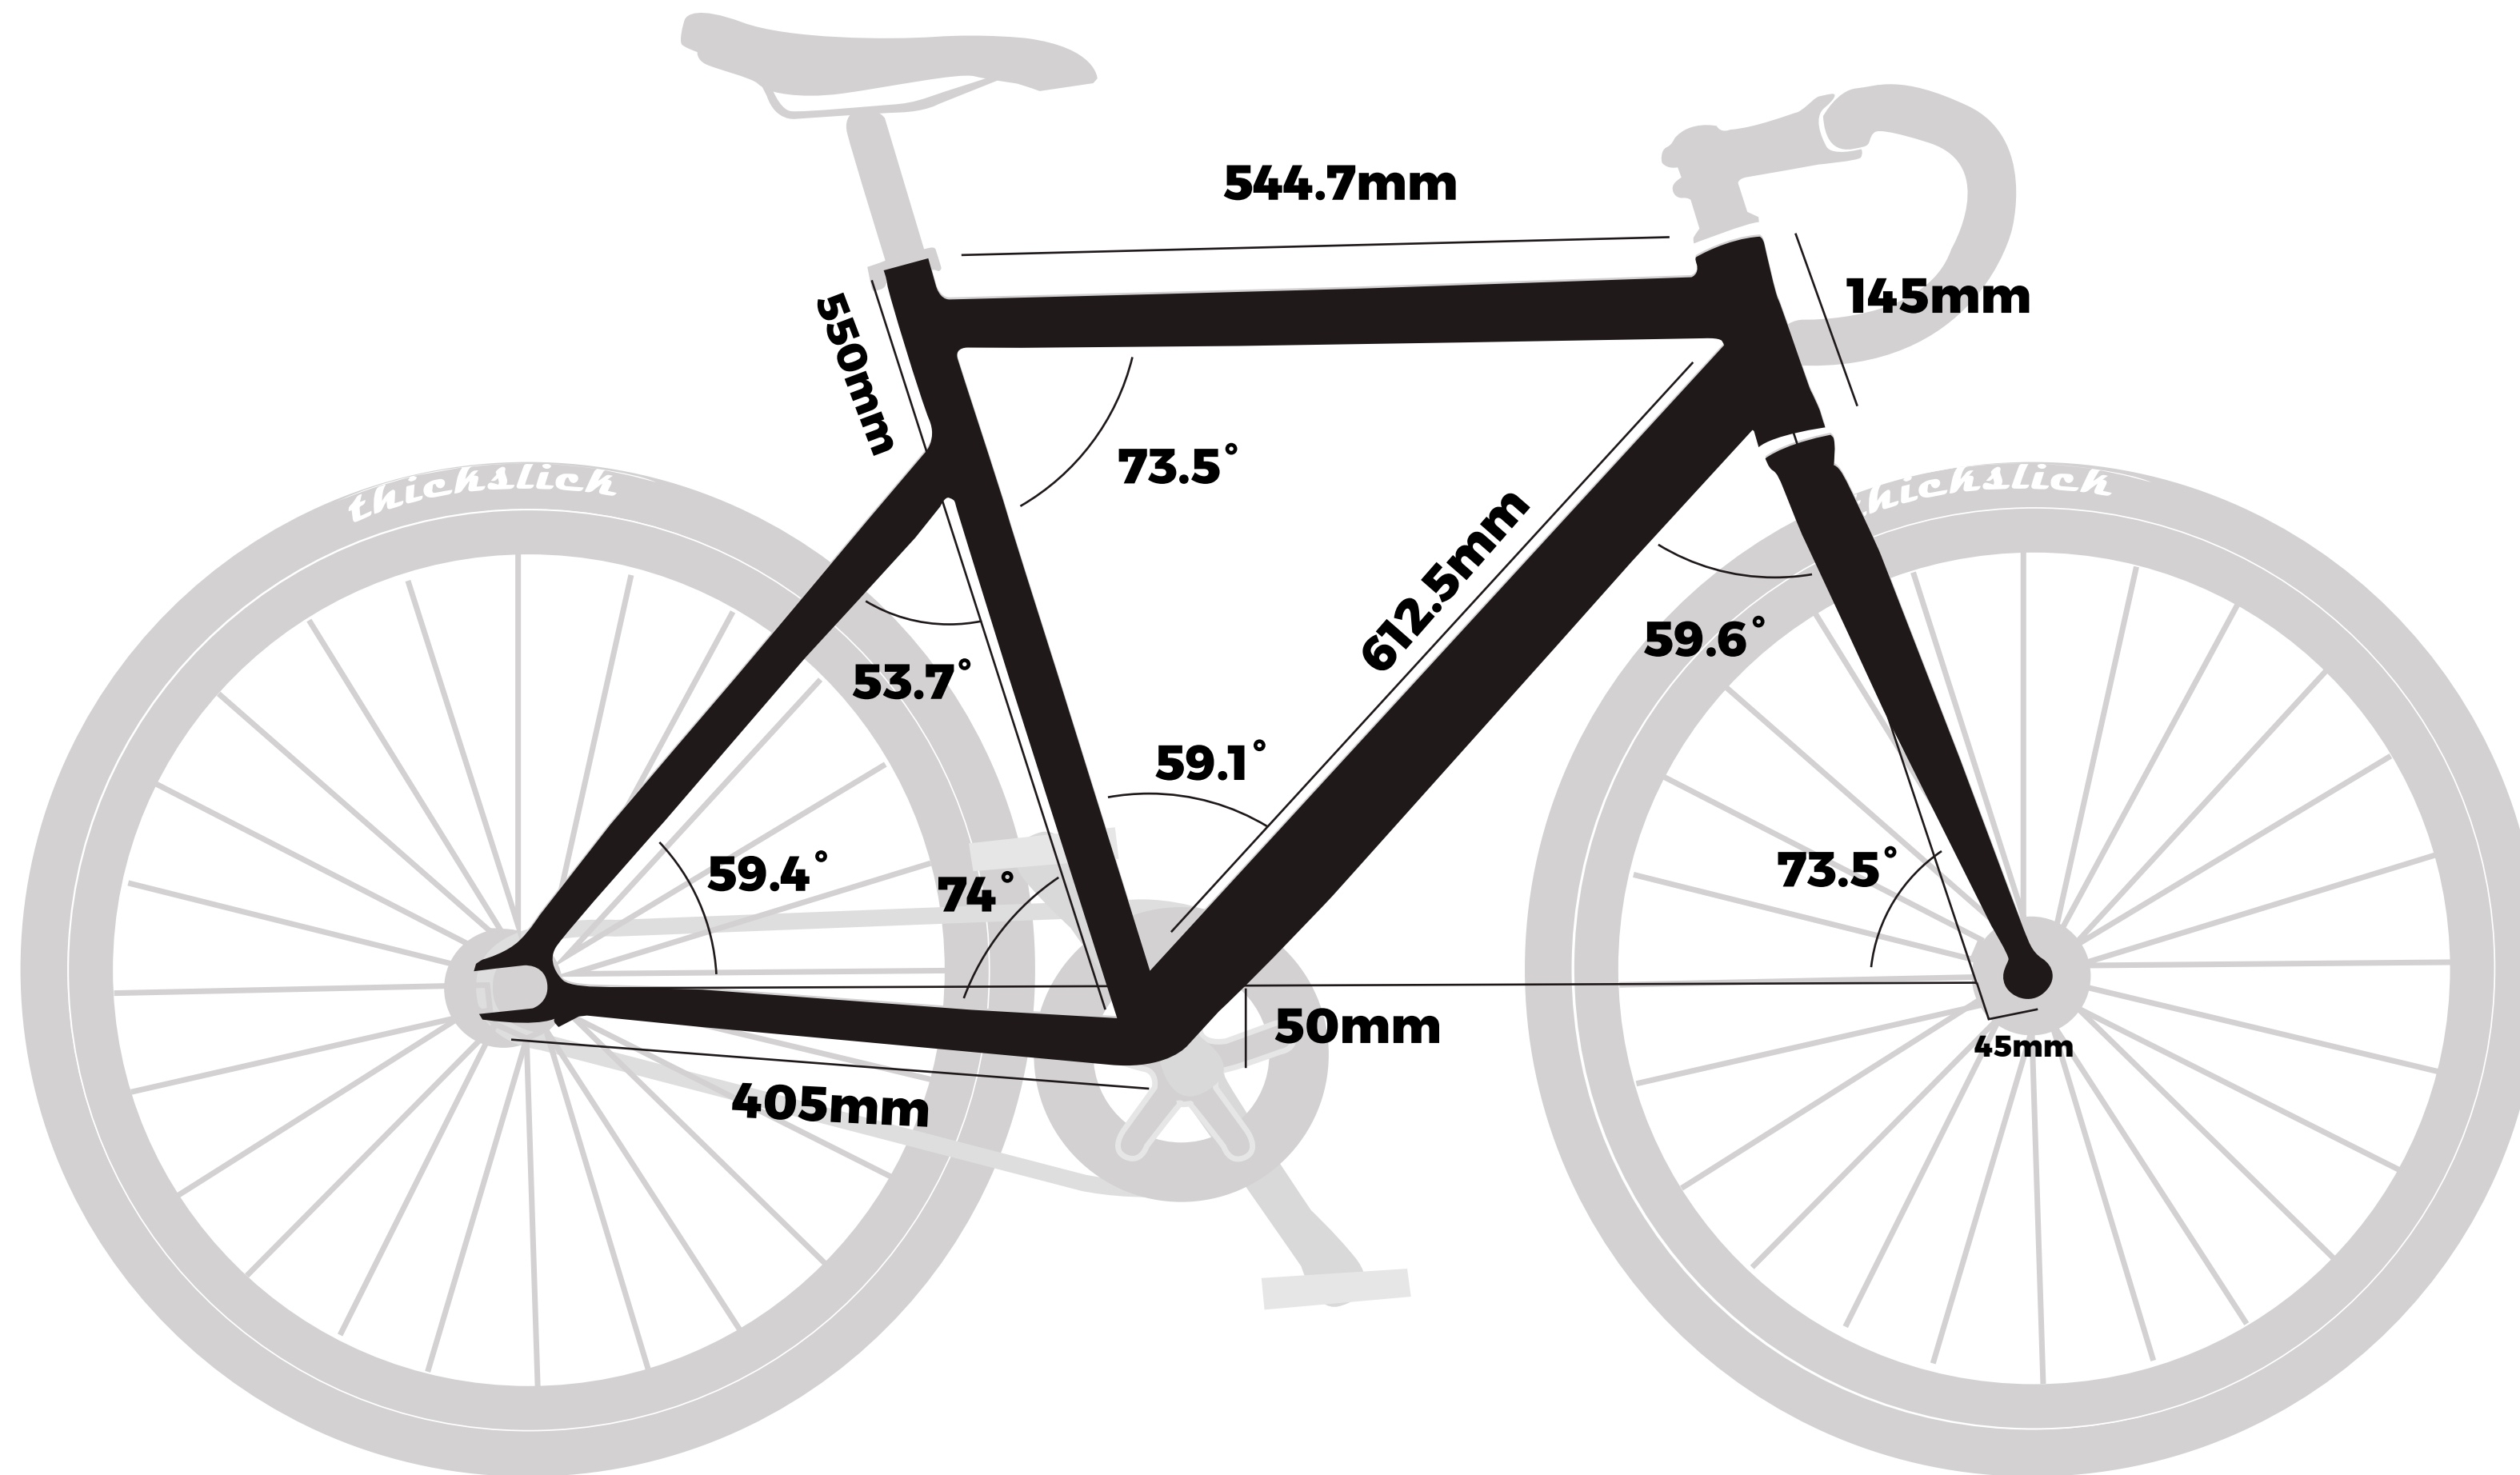

ROOK RACE

2017 MODEL

ROOK RACE

Introducing Rook Race, the Ultimate Mash Machine. Made from 6061 aluminium and fitted with a carbon fibre fork. The Rook Race is light, fast and potent! Choose your bar type, so you can ride dropped or with riser bars depending on your preferred riding style. Only available in black on black, it's subtle branding pops in the light but fades back in the dark. Super slick, super fast and ready to rip through your city circuit.

ROOK RACE SPEC SHEET

FRAME	Rook Race- 6061 Double Butted Alluminium
FORK	Rook Race - Carbon Fiber
HEADSET	Neco Intergrated
BB	Neco, Threaded, Sealed Cartridge
CHAIN RING	46T Alloy Race Spec
CRANKS	170mm Alloy
HANDLE BAR	6061 Alluminium 31.8mm Clamp - Riser Bars or Drop Bars
GRIPS	Soft Rubber Rook Installed or Black Wrap Standard
BRAKES	Front Installed, Rear Optional
HUBS	Novatec High Flange Sealed
RIMS	Rook Deep Dish 45mm Double Wall Alluminium
TYRES	Thickslick Sport
REAR COG	Free 16t/ Fixed 17t
PEDALS	Rook Nylon
SADDLE & SEAT POST	Rook Sport Saddle , 6061 Alluminium Tube

ALL UP WEIGHT (54cm drop bars) 9.2kg

SIZE GUIDE

Still not sure? Email us at hello@rookcycles.com for sizing advice.

Race Frame and Fork (medium) 55cm Geometry