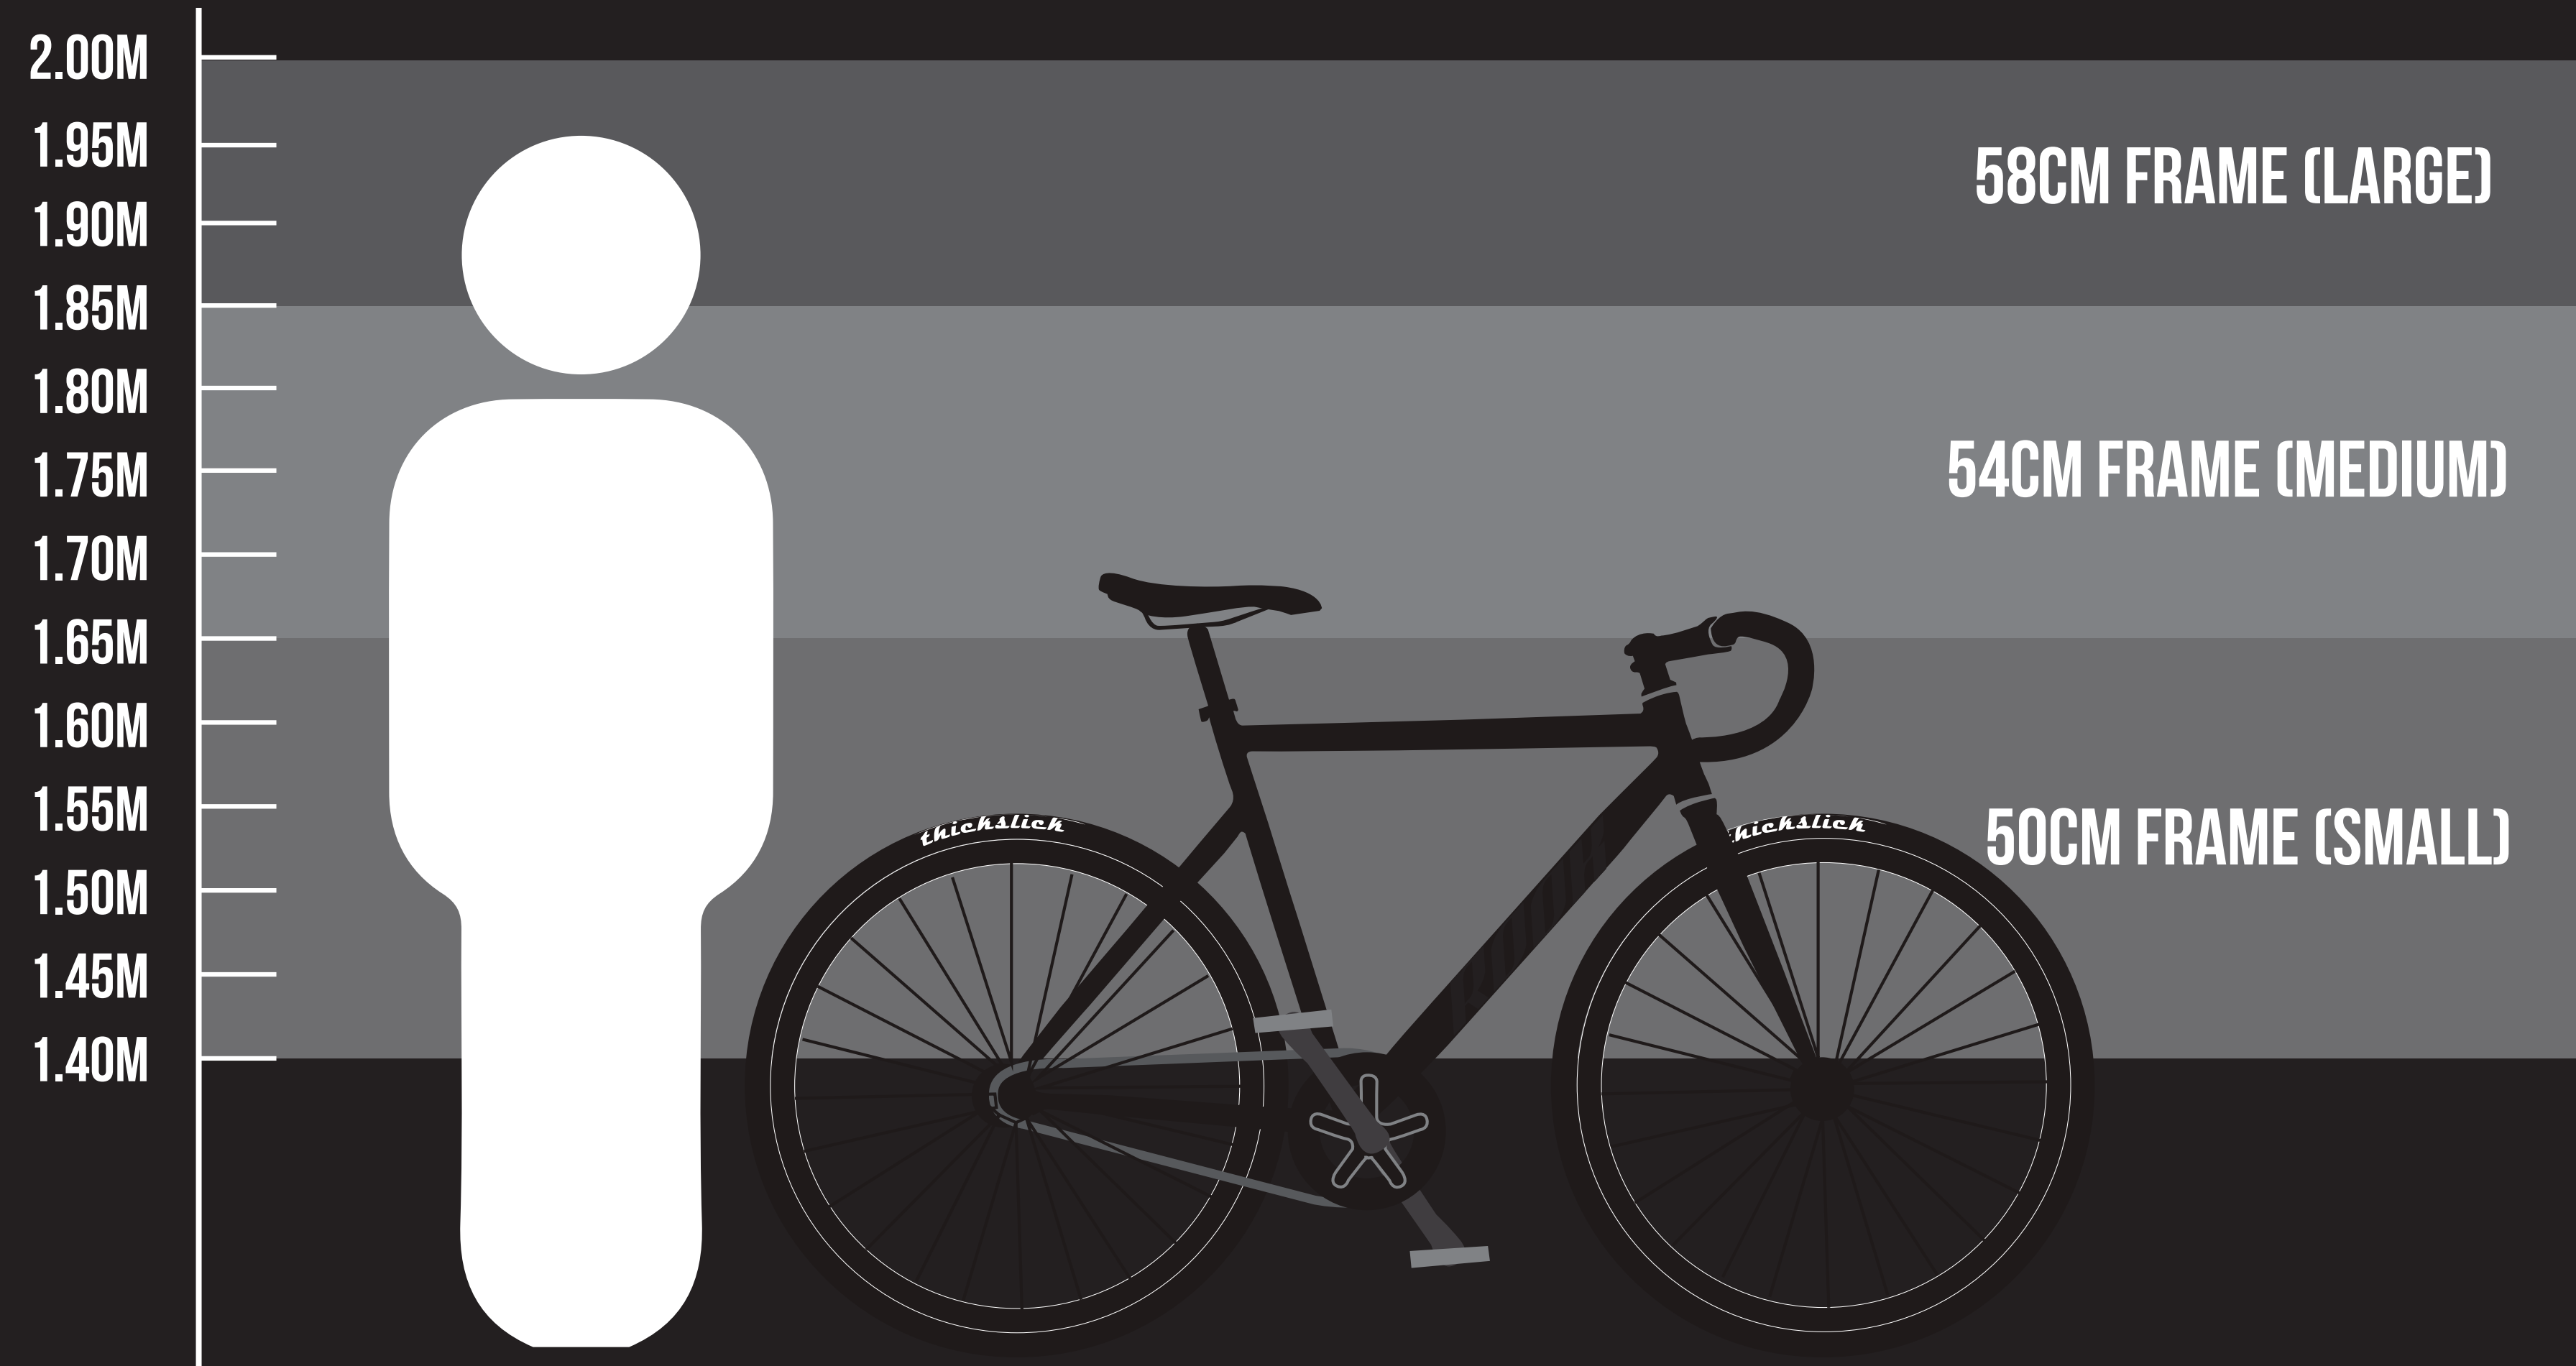

ROOK RACE

2017 MODEL

ROOK RACE

Introducing Rook Race, the Ultimate Mash Machine. Made from 6061 aluminium and fitted with a carbon fibre fork. The Rook Race is light, fast and potent! Choose your bar type, so you can ride dropped or with riser bars depending on your preferred riding style. Only available in black on black, it's subtle branding pops in the light but fades back in the dark. Super slick, super fast and ready to rip through your city circuit.

ROOK RACE SPEC SHEET

FRAME	Rook Race- 6061 Double Butted Alluminium
FORK	Rook Race - Carbon Fiber
HEADSET	Neco Intergrated
BB	Neco, Threaded, Sealed Cartridge
CHAIN RING	46T Alloy Race Spec
CRANKS	170mm Alloy
HANDLE BAR	6061 Alluminium 31.8mm Clamp - Riser Bars or Drop Bars
GRIPS	Soft Rubber Rook Installed or Black Wrap Standard
BRAKES	Front Installed, Rear Optional
HUBS	Novatec High Flange Sealed
RIMS	Rook Deep Dish 45mm Double Wall Alluminium
TYRES	Thickslick Sport
REAR COG	Free 16t/ Fixed 17t
PEDALS	Rook Nylon
SADDLE & SEAT POST	Rook Sport Saddle , 6061 Alluminium Tube

ALL UP WEIGHT (54cm drop bars) 9.2kg

SIZE GUIDE

Still not sure? Email us at hello@rookcycles.com for sizing advice.

Race Frame and Fork (medium) 55cm Geometry