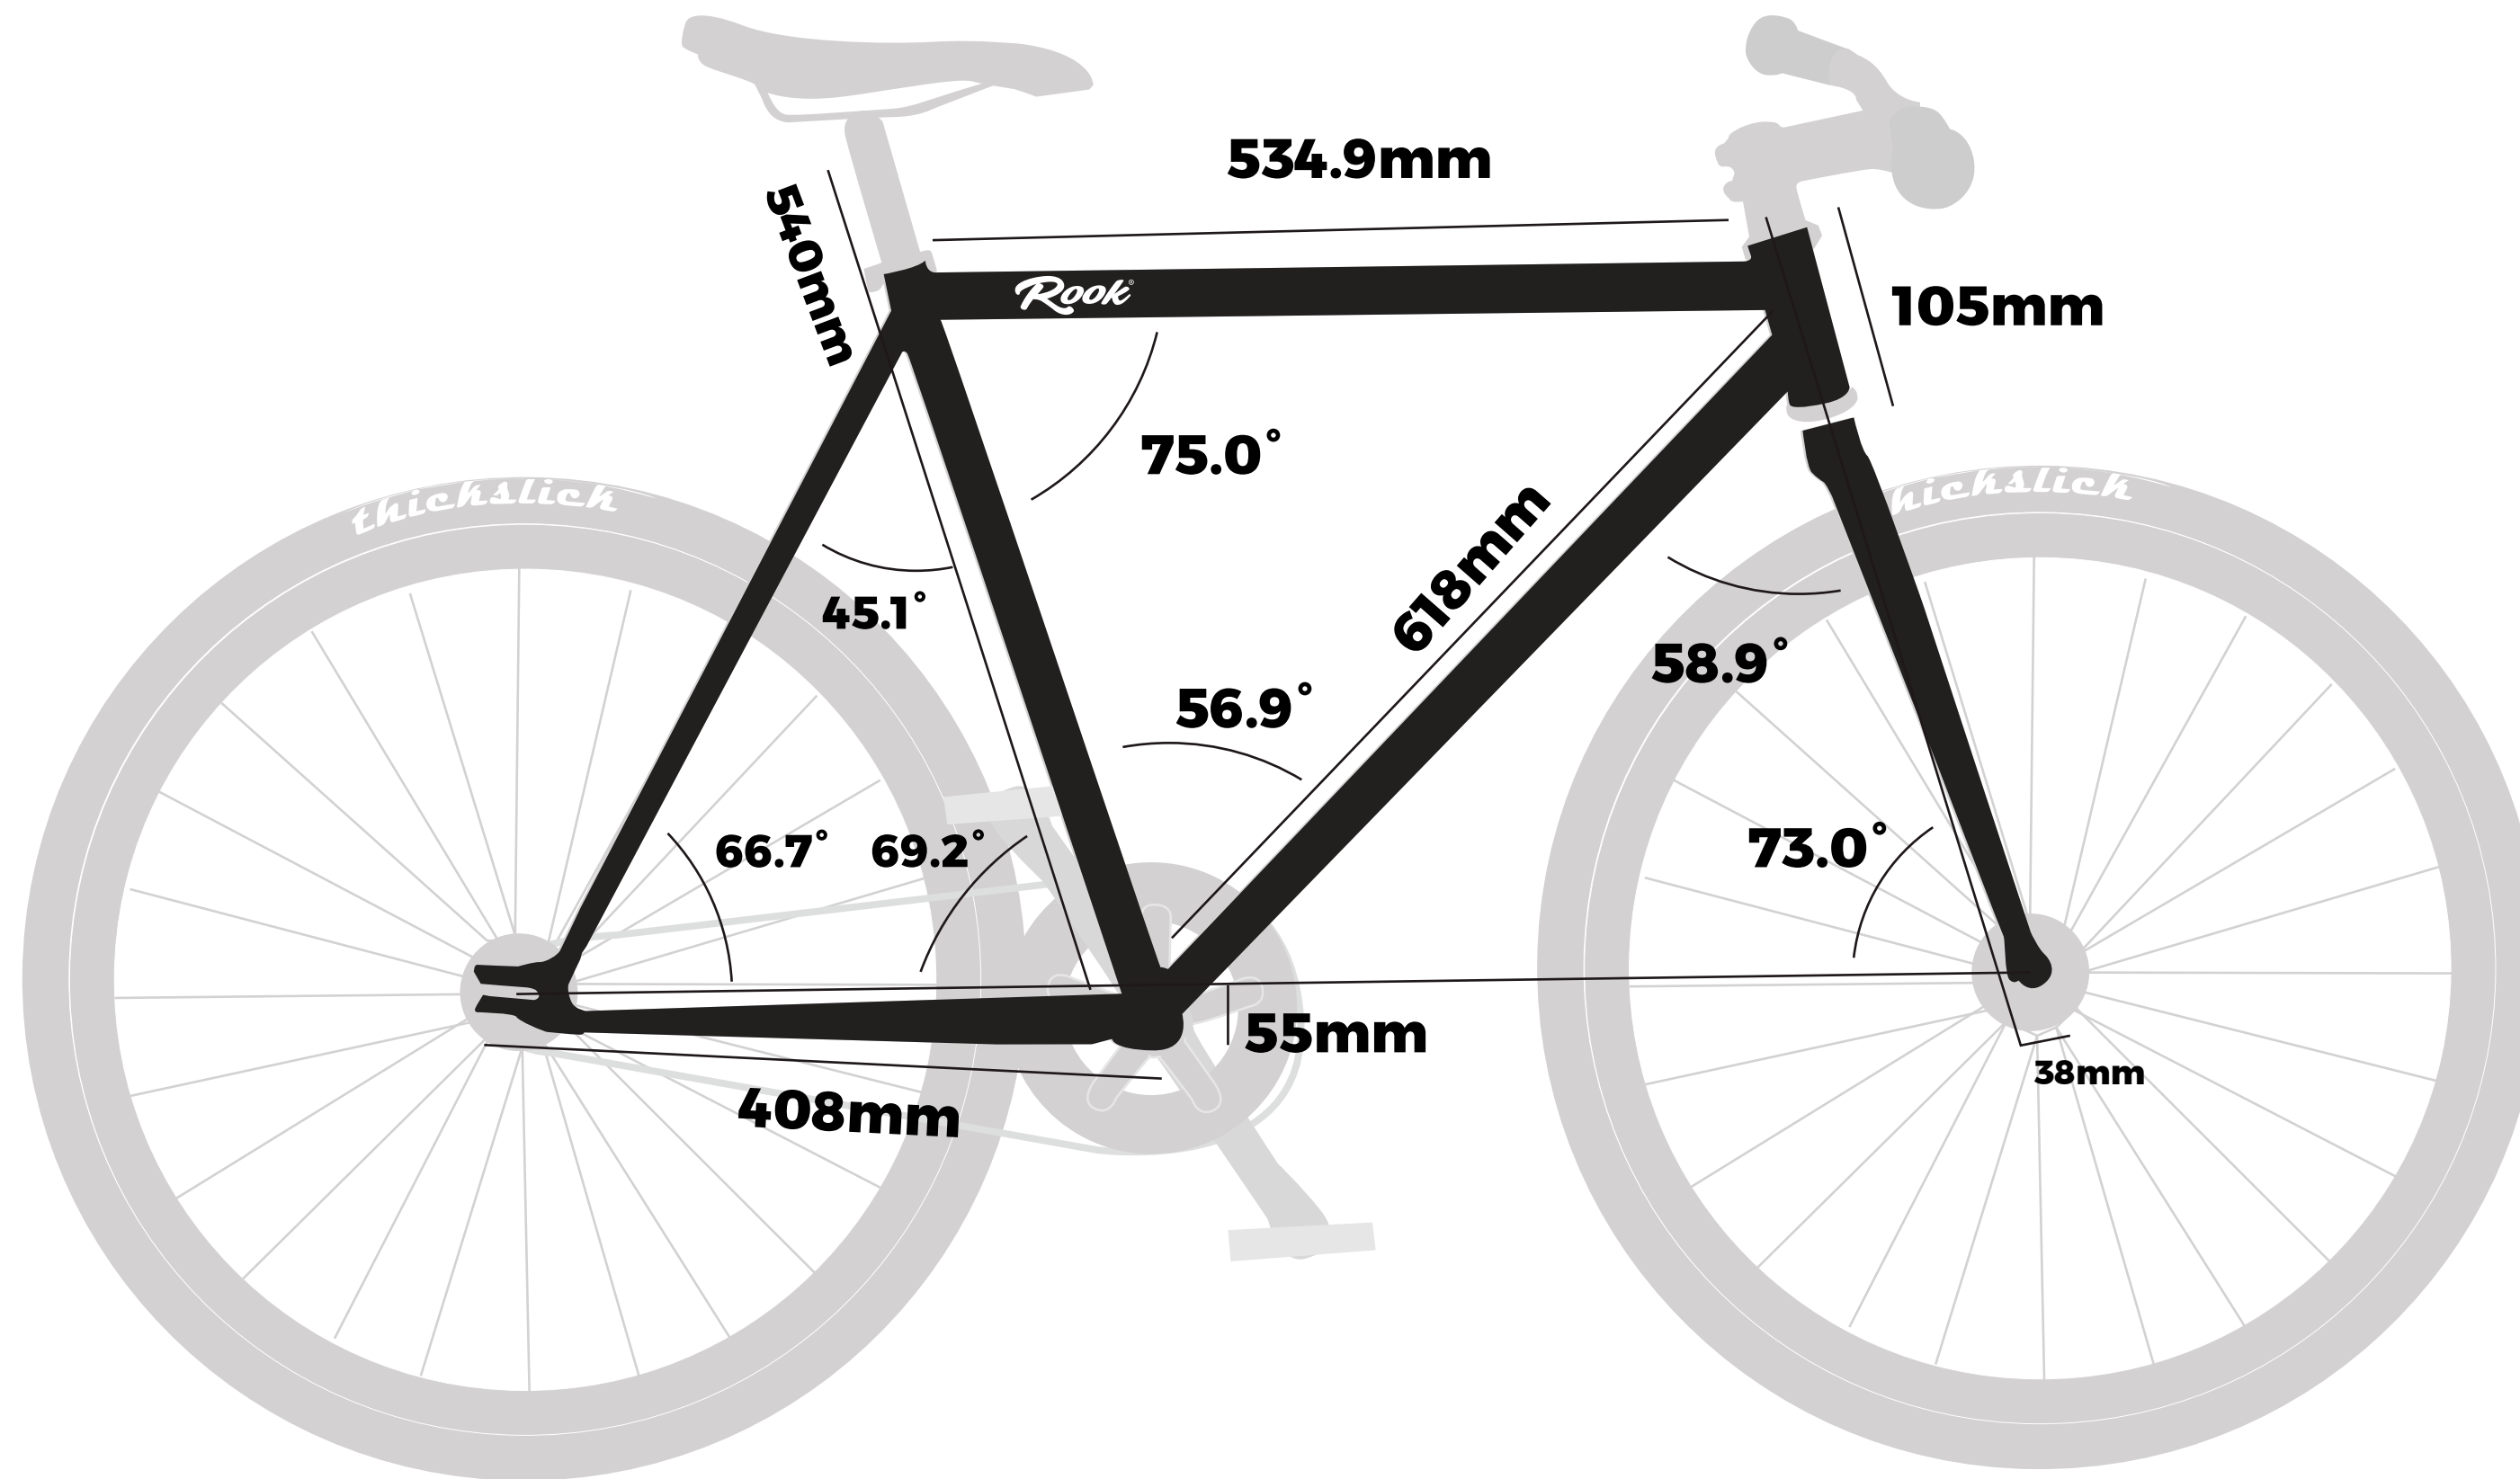

ROOK ONE

2017 MODEL

ROOK ONE

Introducing Rook One, the original steel frame single speed. With a frame that'll last as long as you do, the Rook One is here to stay and ready to shred many city miles! Subtle branding allows you to make your Rook One unique with stickers or custom accessories. All Rook bicycles are tricked out with black components.

ROOK ONE SPEC SHEET

FRAME	Rook One - Hi-ten Steel
FORK	Rook One - Hi-ten Steel
HEADSET	Neco
BB	Neco, Threaded, Sealed Cartridge
CHAIN RING	46T Alloy
CRANKS	170mm Alloy
HANDLE BAR	6061 Alluminium 31.8mm Clamp - Riser Bars
GRIPS	Soft Rubber Rook Installed
BRAKES	Front Installed, Rear Optional
HUBS	Joytech Low Flange
RIMS	Rook Deep Dish 45mm Double Wall Alluminium
TYRES	Thicklick Sport
REAR COG	Free 16t/ Fixed 17t
PEDALS	Rook Nylon
SADDLE & SEAT POST	Rook Sport Saddle , 6061 Alluminium Tube

ALL UP WEIGHT (54cm) 10.5kg

SIZE GUIDE

Still not sure? Email us at hello@rookcycles.com for sizing advice.

One Frame and Fork (medium) 54cm Geometry