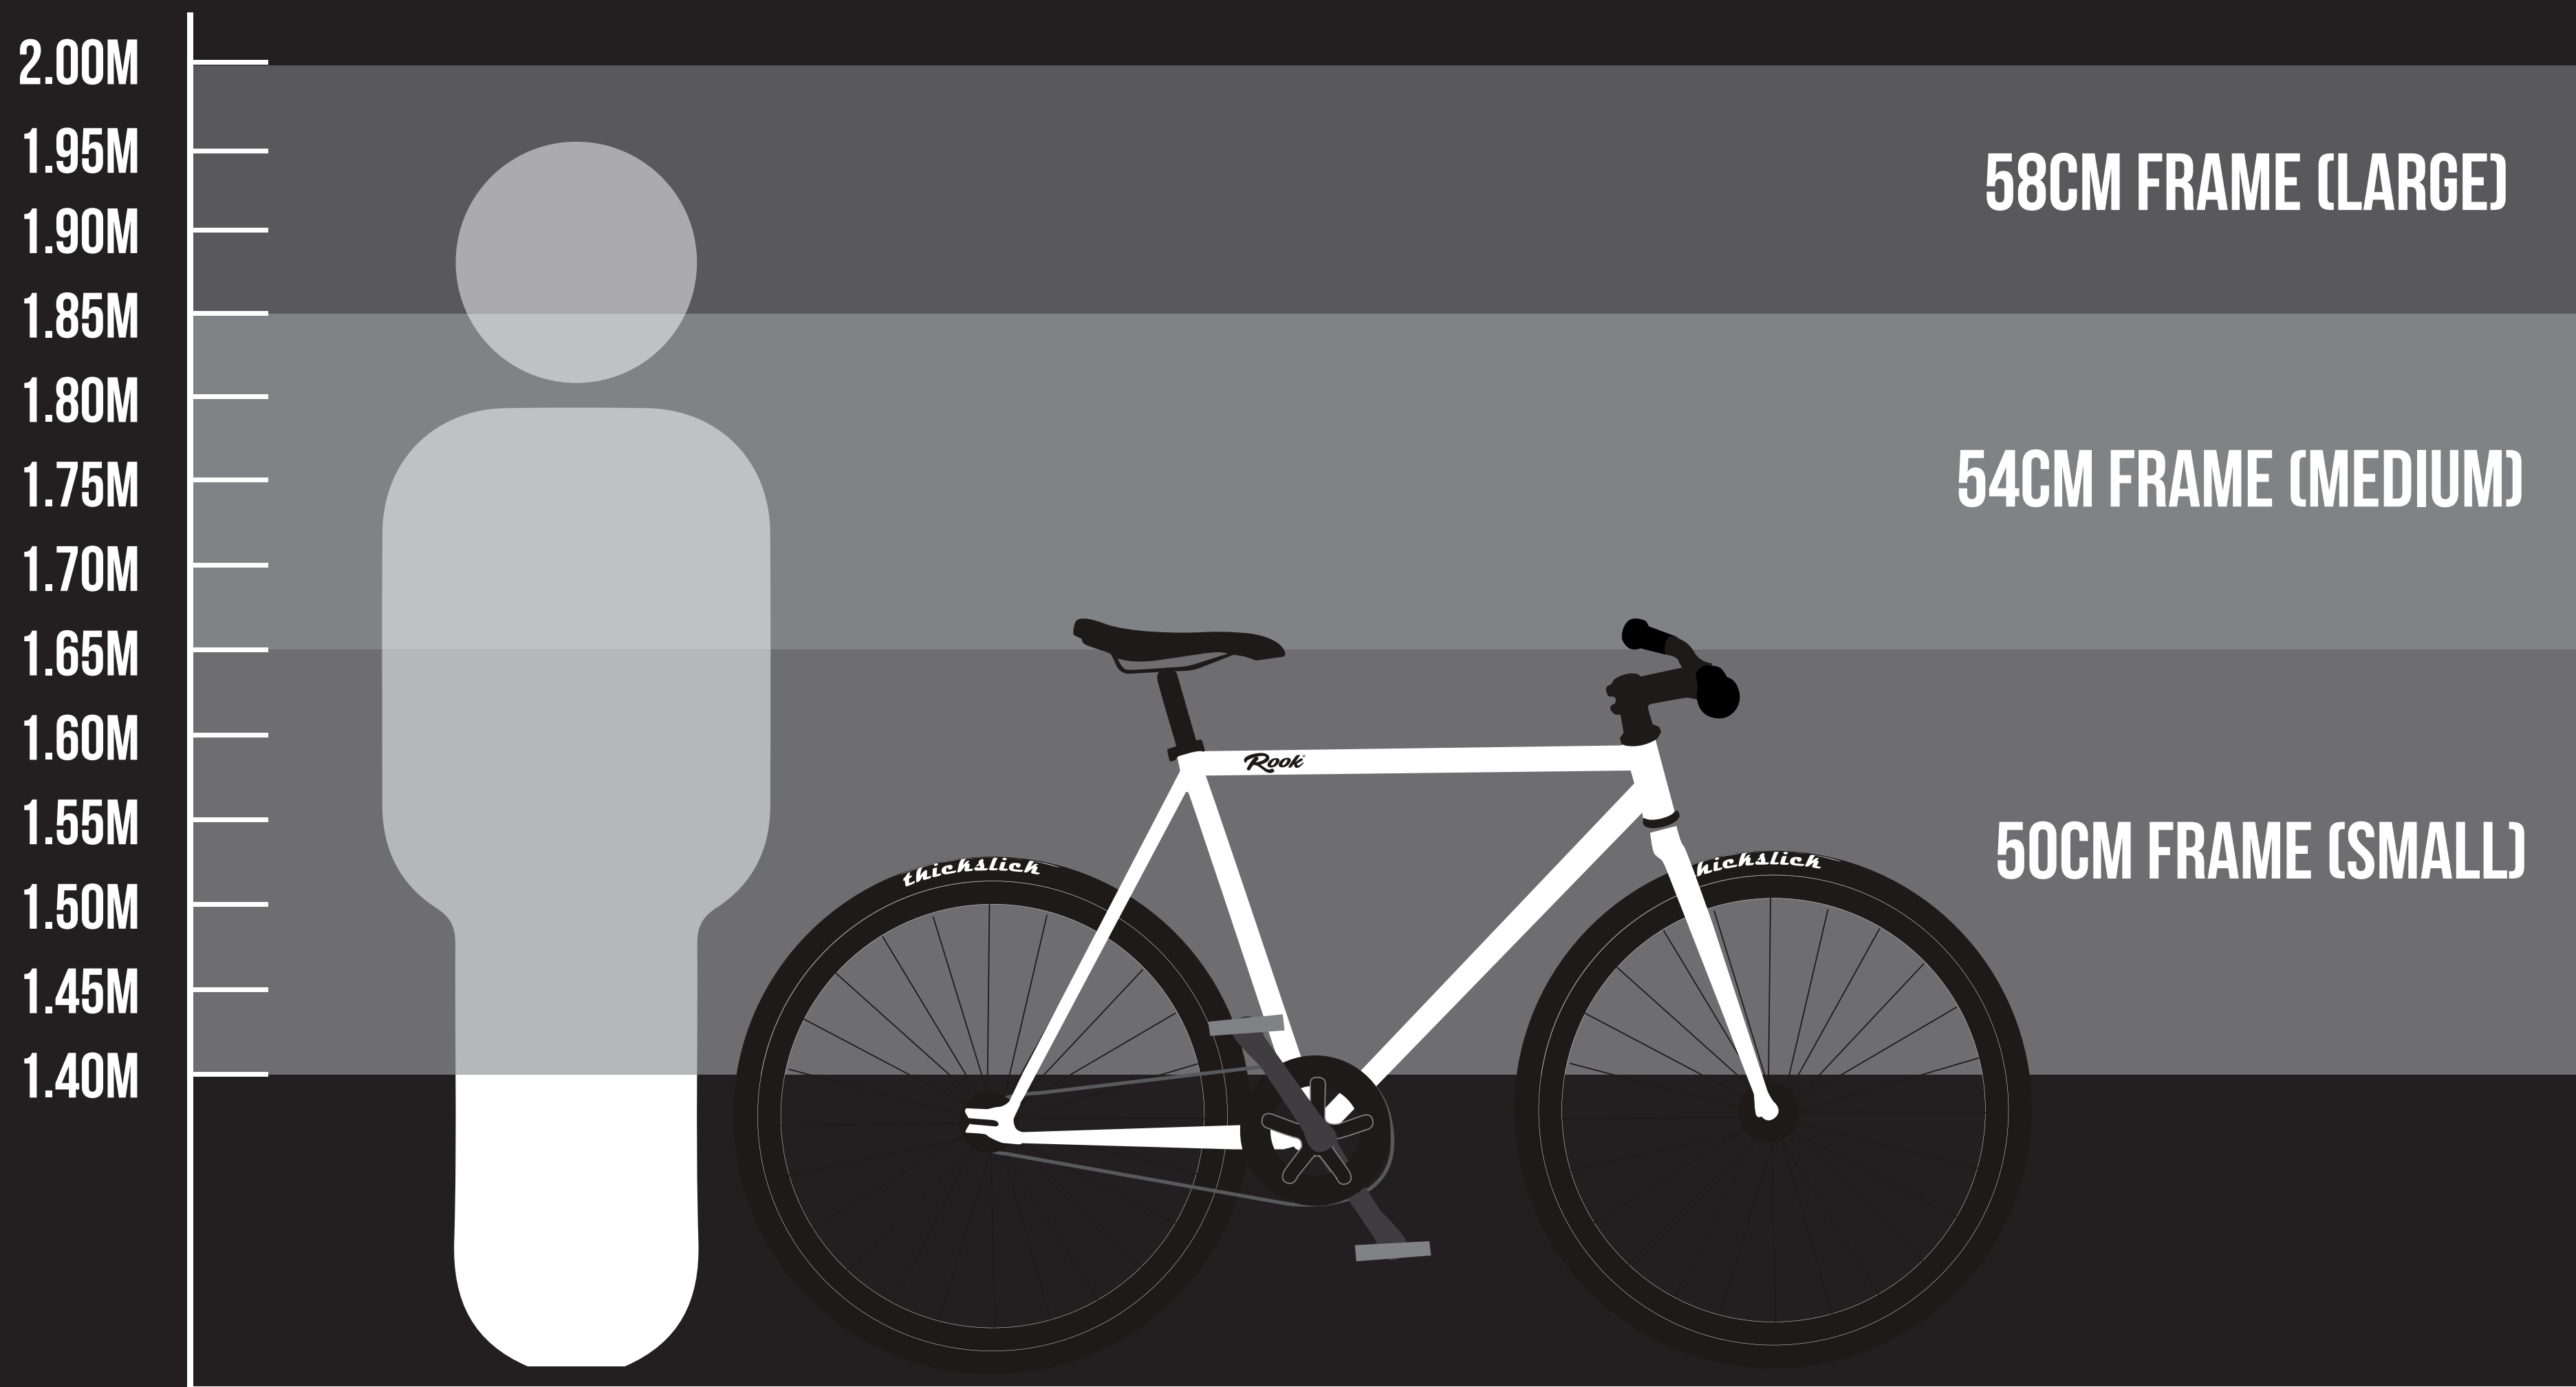

ROOK ONE

2017 MODEL

ROOK ONE

Introducing Rook One, the original steel frame single speed. With a frame that'll last as long as you do, the Rook One is here to stay and ready to shred many city miles! Subtle branding allows you to make your Rook One unique with stickers or custom accessories. All Rook bicycles are tricked out with black components.

ROOK ONE SPEC SHEET

FRAME	Rook One - Hi-ten Steel
FORK	Rook One - Hi-ten Steel
HEADSET	Neco
BB	Neco, Threaded, Sealed Cartridge
CHAIN RING	46T Alloy
CRANKS	170mm Alloy
HANDLE BAR	6061 Alluminium 31.8mm Clamp - Riser Bars
GRIPS	Soft Rubber Rook Installed
BRAKES	Front Installed, Rear Optional
HUBS	Joytech Low Flange
RIMS	Rook Deep Dish 45mm Double Wall Alluminium
TYRES	Thicklick Sport
REAR COG	Free 16t/ Fixed 17t
PEDALS	Rook Nylon
SADDLE & SEAT POST	Rook Sport Saddle , 6061 Alluminium Tube

ALL UP WEIGHT (54cm) 10.5kg

SIZE GUIDE

Still not sure? Email us at hello@rookcycles.com for sizing advice.

One Frame and Fork (medium) 54cm Geometry