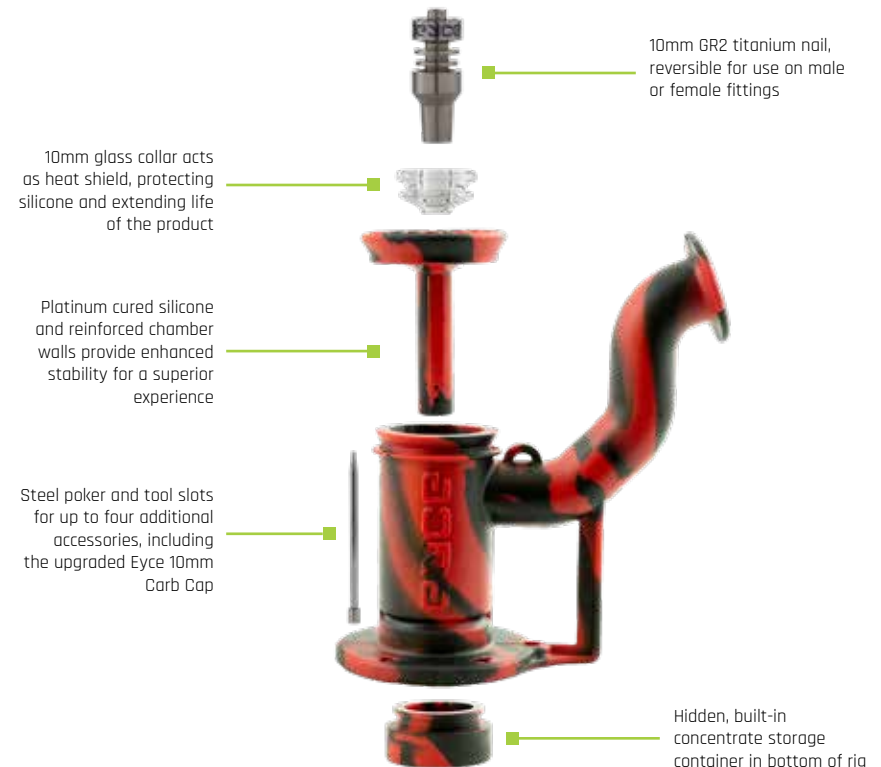

- Platinum Cured Silicone
- Inlaid Glass
- Compact
- Lifetime Warranty

In The Box:

- 10 Eyce Shortys
- 2 of Each Color
- Point of Purchase Display

EYCE SHORTY with EYCE NOZZLE/BLACK

THE RIG II

Back by popular demand, we bring you the Rig II. We took our original Rig and loaded it with upgrades. The new 10mm Glass Collar, compatible with our Spoon and Hammer, provides a superior heat barrier protecting the silicone from misdirected torching, adding years to the life of the Rig. A new heat shield coupled with reinforced chamber walls and an upgraded tool slot for our new 10mm Titanium Carb Cap makes the Rig II the best in its class.

EYCE RIG II

WHOLESALE POP

Black, Dark Green, Magenta, Nu Blue, Creature Green
Lucifer Red, Blue Marble, Fuego, Rasta

Product Features:

- Platinum Cured Silicone
- Titanium Nail
- Steel Poker
- 10mm Glass Collar
- Tool Holder
- Lifetime Warranty
- Heat Shield
- Hidden Container

In The Box:

- 9 Eyce Rig II's
- 1 of Each Color
- Point of Purchase Display

THE SIDECAR

The Eyce Sidecar truly breaks the barrier between glass and silicone. The rotating neck allows smokers to adjust their rig to best fit their vibe, creating personalized steeze like no other rig can provide. The included high-end 14mm Quartz Bucket and easy access built-in concentrate container and carb cap makes using this rig a true luxury. Durable, stylish, and functional, dare we say - the Sidecar is steezy.