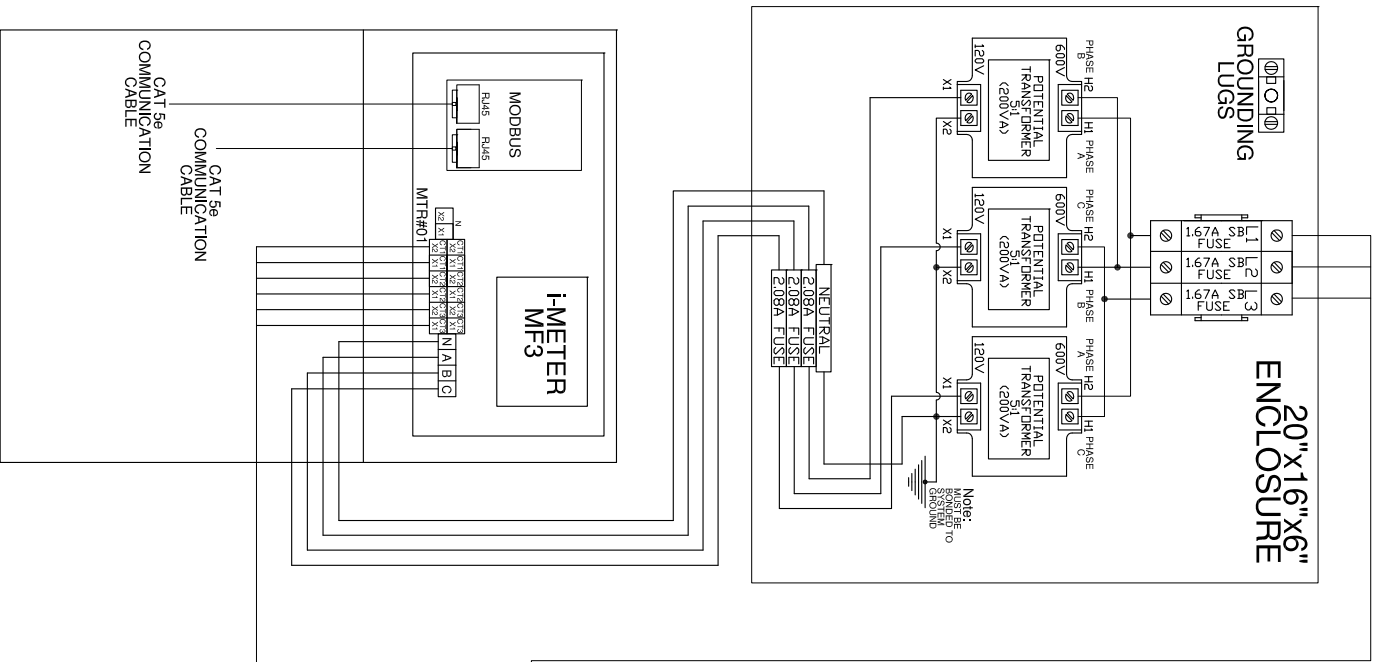

# Typical MF3 Meter With PT's

METER CENTER REFERENCE		600V 3Ø, 3W				METER CENTER REFERENCE					
METER CENTER REFERENCE	METER ND.	BRK. AMP.	NO. OF POLES	PHASE	BREAKER NO.	BREAKER NO.	PHASE	NO. OF POLES	BRK. AMP.	METER ND.	CT NO.
	METER 1	200A	3P	A B C	01 03 05	02 04 06	A B C	3P	15A	VOLTAGE REFERENCE	

**15A 3P BREAKER  
NEEDED FOR  
VOLTAGE REFERENCE**