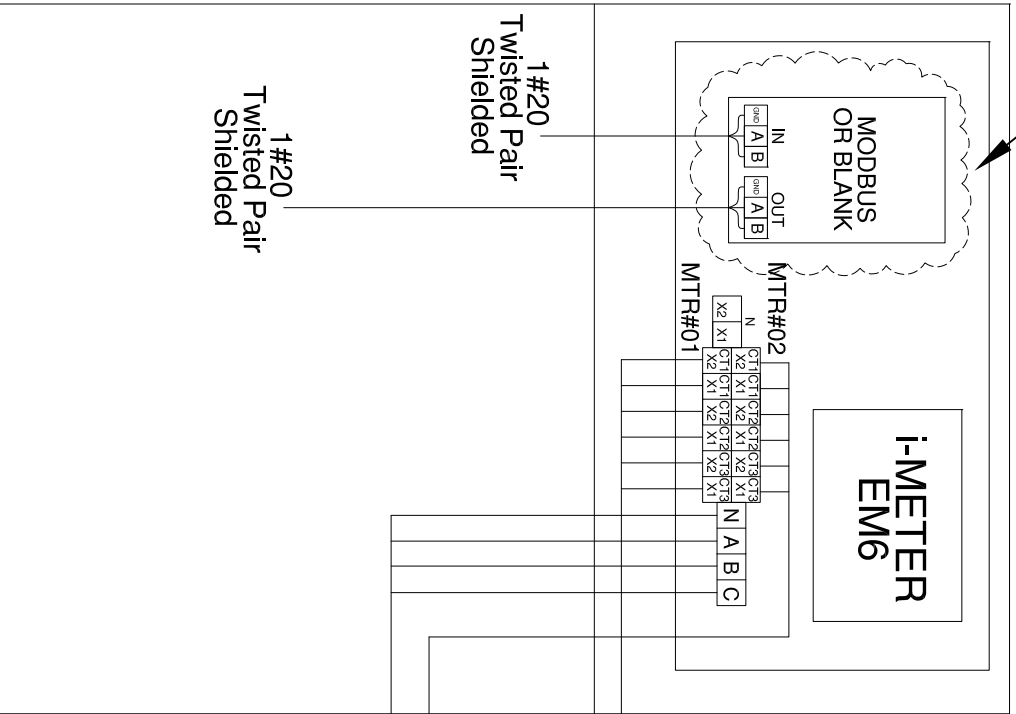

# EM6 METER WIRING DIAGRAM

OPTIONAL

120/208V 3Ø,4W

METER CENTER REFERENCE	METER NO.	BRK. AMP.	NO. OF POLES	PHASE	BREAKER NO.	BREAKER NO.	PHASE	NO. OF POLES	BRK. AMP.	METER NO.	METER CENTER REFERENCE
METER 1	200A	3P	A	01	02	A	3P	200A	15A	METER 2	VOLTAGE REFERENCE
			B	03	04	B					
			C	05	06	C					
			A	07	08	A				04	CT NO.
			B	09	10	B				05	
			C	11	12	C				06	

○ ○ ○ ○ ○ ○ ○ ○ ○ ○ NEUTRAL ○ ○ ○ ○ ○ ○ ○ ○ ○ ○

i-meter EM6

SUITE NO.	METER NO.
	METER#01
	METER#02

EM6 ENCLOSURE

**intellimeter**  
CANADA INC.  
Innovative Metering Solutions

1125 Squires Beach Road  
Pickering, Ontario L1W 3T9  
Phone: (905) 839-9199  
Fax: (905) 839-9198  
intellimeter.on.ca