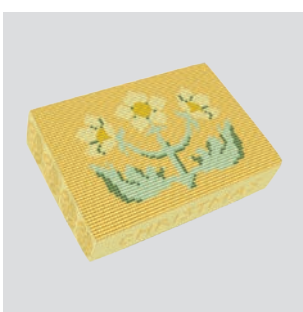

J-K208
Christmas design kneeler kit on 5 stitch per inch canvas.
Needle, wool and foam included.
14" wide x 10" high x 3" depth.
only
£62.00