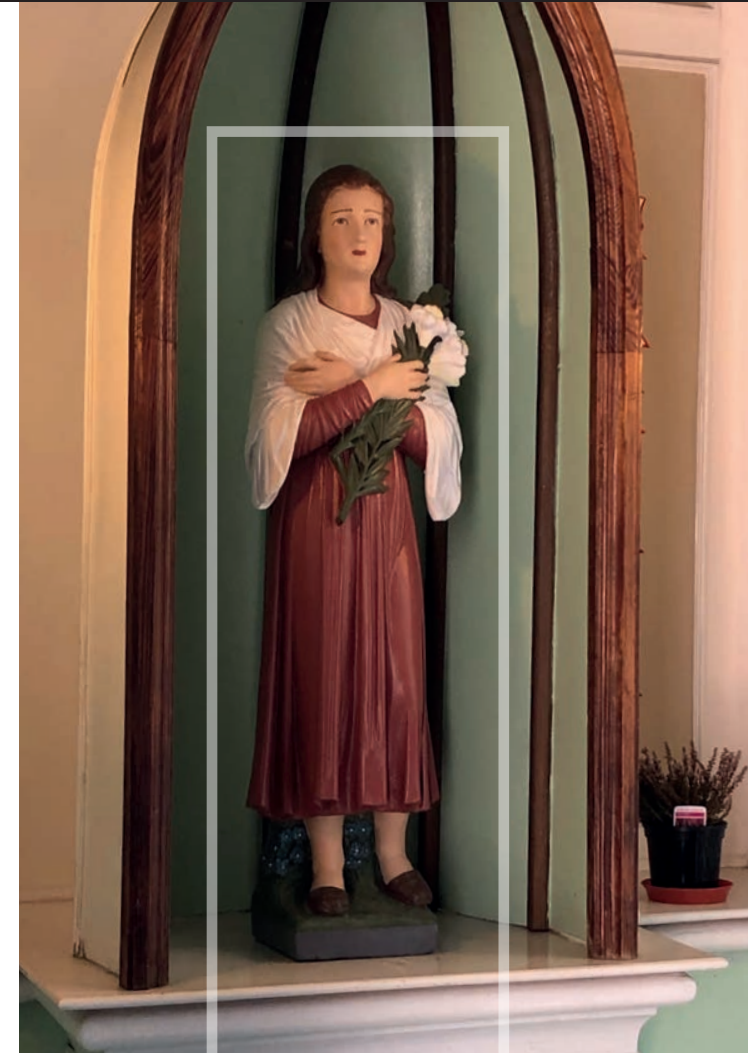

Statue Renovation

We can bring ecclesiastic figures back to life. We replicate missing parts, rebuild broken pieces, clean and repaint. Services can also include colour conversions and treatments for outdoor use.

Contact us for a quote!