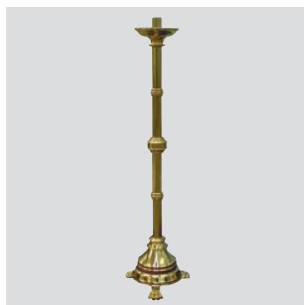

only**£149.00****4706**

Holding plate top made in wrought iron. 15" diameter. Base sold separately.

only**£40.24****4702**

Stand base with scroll leg design made in wrought iron. Adjustable height. Tops sold separately.

only**£62.39**

**4704**

Square flower holder stand top made in wrought iron. 9" length x 8 1/2" wide. Base sold separately.

only**£24.00****4710**

Ornate single candle holder stand top made in wrought iron. 8" diameter. 2" diameter socket. Candle and base sold separately.

only**£59.40****4526**

Standing wreath set made in polished brass with heavy cast brass feet and detailed stem. 55" high x 18" diameter wreath top for five 2" diameter candles. Designed for versatility, allowing the option of removing the seasonal wreath top and leaving an Altar candlestick. Also available separately, see items 4496 and 4527.

Please note this product will be made to order, be sure to purchase in advance.

only**£2642.00****4496**

Altar candlestick made in polished brass with heavy cast feet and detailed stem. 40" high with 2" candle socket.