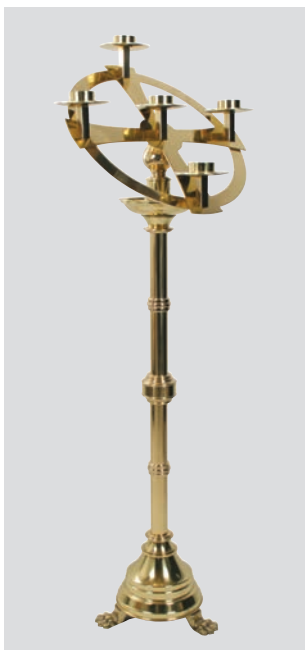

only**£50.00****4714**

Wreath top made in wrought iron for 2" diameter candles. 22" wide. Base sold separately.

only**£65.00****Q1000**

Special offer advent wreath set including holder top, scroll leg base and CAV9-P4 candles. 22" wide x 55" fully extended.

only**£149.00****4706**

Holding plate top made in wrought iron. 15" diameter. Base sold separately.

only**£40.24****4702**

Stand base with scroll leg design made in wrought iron. Adjustable height. Tops sold separately.

only**£62.39**

**4704**

Square flower holder stand top made in wrought iron. 9" length x 8 1/2" wide. Base sold separately.

only**£24.00****4710**

Ornate single candle holder stand top made in wrought iron. 8" diameter. 2" diameter socket. Candle and base sold separately.

only**£59.40****4526**

Standing wreath set made in polished brass with heavy cast brass feet and detailed stem. 55" high x 18" diameter wreath top for five 2" diameter candles. Designed for versatility, allowing the option of removing the seasonal wreath top and leaving an Altar candlestick. Also available separately, see items 4496 and 4527.