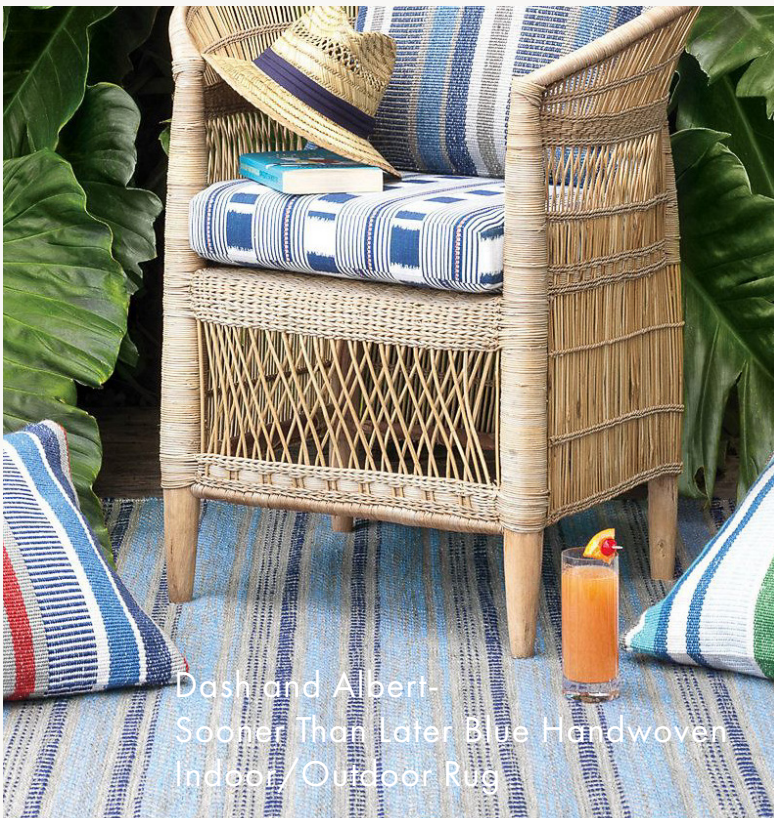

Dash and Albert-
Sooner Than Later Blue Handwoven
Indoor/Outdoor Rug