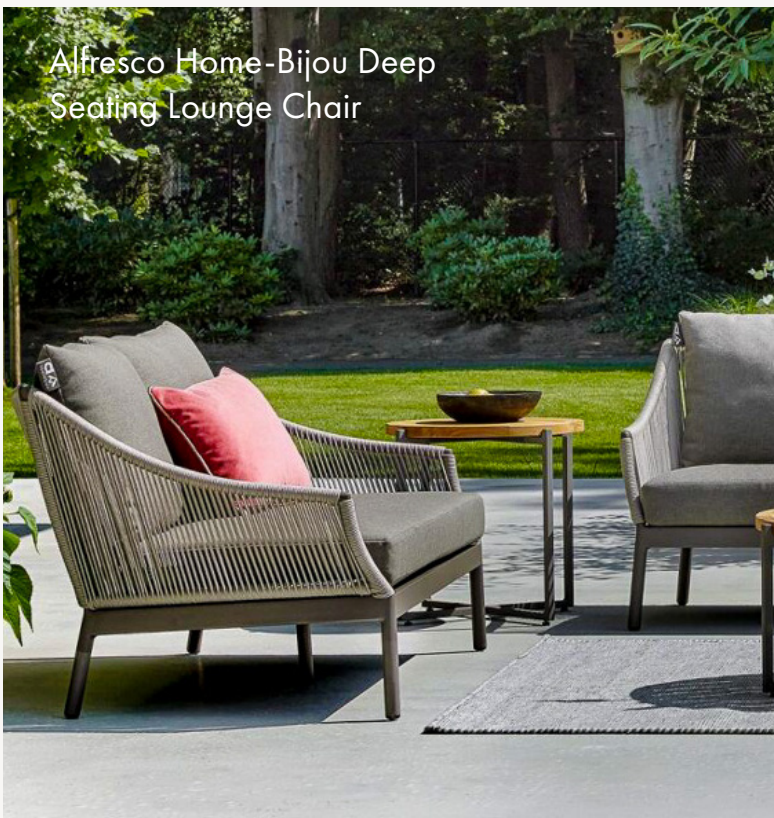

Alfresco Home-San Simeon
EverTeak Collection

Alfresco Home-Bijou Deep
Seating Lounge Chair