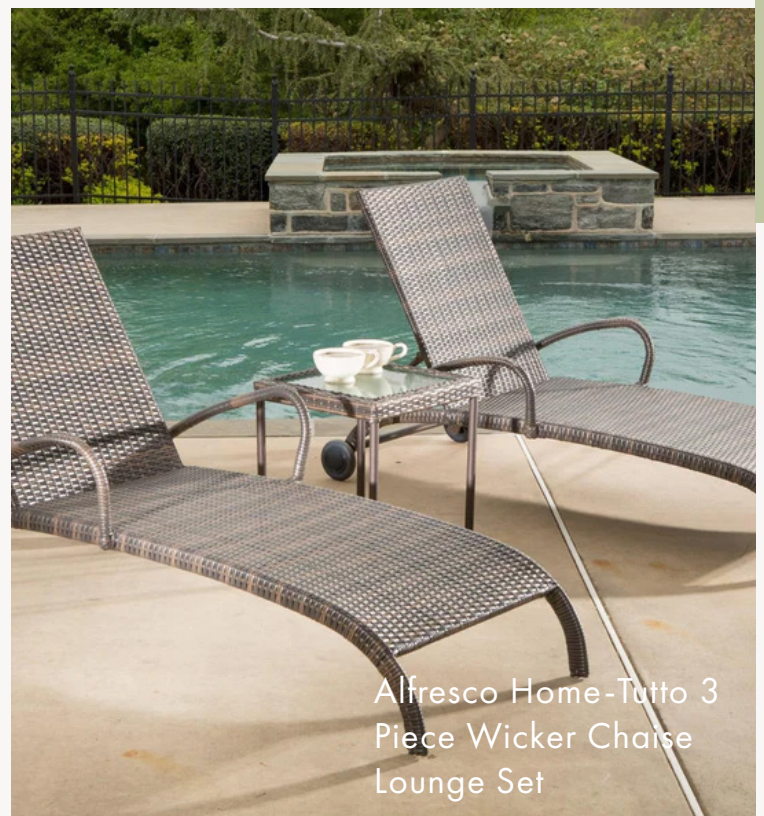

Alfresco Home-Elle Belt
Patio Sofa, Club Chairs +
Side Tables

Alfresco Home Elle Belt
Patio Club Chair

Alfresco Home Elle Belt
Round Teak Side Tables

Modern + Natural

The Elle Dining Series from Alfresco is a modern, European inspired, designer outdoor collection. It's sleek, bold, and elegant style is built from mixing orbicular woven wicker, teak and aluminum.

Alfresco Home-Elle Belt
Dining Set

Alfresco Home-Elle Belt
Dining Arm Chair
with Cushion

Alfresco Home-Elle Belt
Dining Table

Lounge + Comfort

Sink into sumptuous cushions nestled within woven wicker frames. Each piece is designed with your comfort in mind, offering a luxurious retreat where you can unwind and escape the stresses of everyday life.

Kingsley Bate-Sag Harbor
5-Piece Outdoor Sectional Set

Kingsley Bate-Sag Har-
bor Wicker 3 Piece
Chaise Lounge Ensemble

Alfresco Home-Tutto 3
Piece Wicker Chaise
Lounge Set

Woven Relaxation

The Alfresco Home Cocoon collection promises to be a bold statement piece with its bi-color weave creating a show stopping look. Shop the different pieces ranging from lounging comfort to traditional dining.