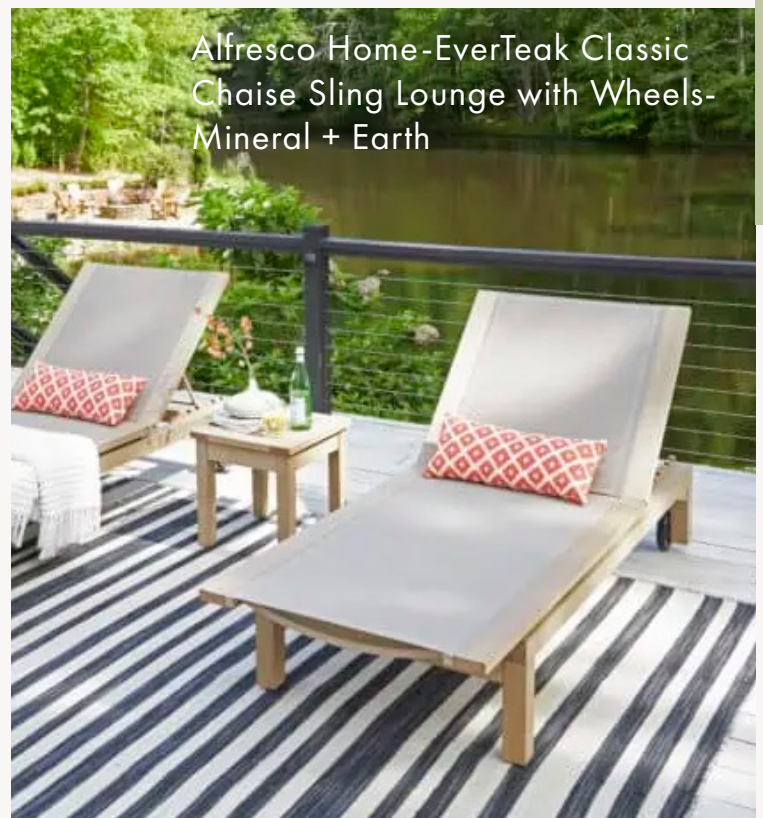

Alfresco Home-Bijou Deep
Seating Lounge Chair

Alfresco Home-EverTeak Classic
Chaise Sling Lounge with Wheels-
Mineral + Earth

Modern Dining

Set the scene for memorable dining experiences with our meticulously crafted outdoor furniture. From chic dining sets to cozy bistro arrangements, transform your poolside area into a luxurious culinary retreat.