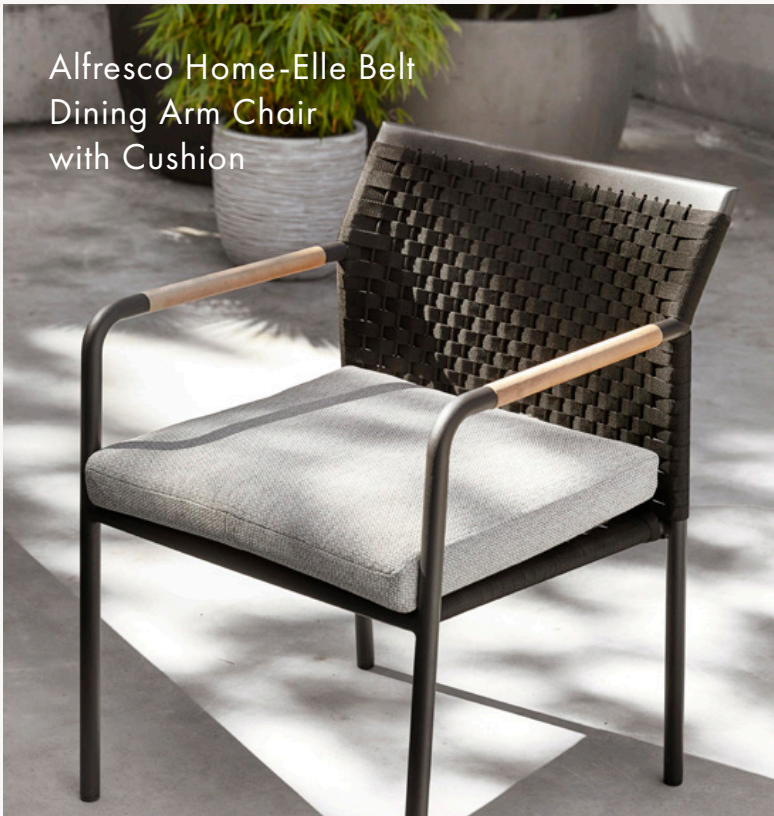

Chalet

Outdoor
LIVING

CHALET OUTDOOR FURNITURE
LOOKBOOK 2024

Modern + Natural

The Elle Series from Alfresco is a modern, European inspired, designer outdoor collection. It's sleek, bold, and elegant style is built from mixing orbicular woven wicker, teak and aluminum.

Alfresco Home-Elle Belt
Patio Sofa, Club Chairs +
Side Tables

Alfresco Home Elle Belt
Patio Club Chair

Alfresco Home Elle Belt
Round Teak Side Tables

Modern + Natural

The Elle Dining Series from Alfresco is a modern, European inspired, designer outdoor collection. It's sleek, bold, and elegant style is built from mixing orbicular woven wicker, teak and aluminum.

Alfresco Home-Elle Belt
Dining Set

Alfresco Home-Elle Belt
Dining Arm Chair
with Cushion

Alfresco Home-Elle Belt
Dining Table

Lounge + Comfort

Sink into sumptuous cushions nestled within woven wicker frames. Each piece is designed with your comfort in mind, offering a luxurious retreat where you can unwind and escape the stresses of everyday life.