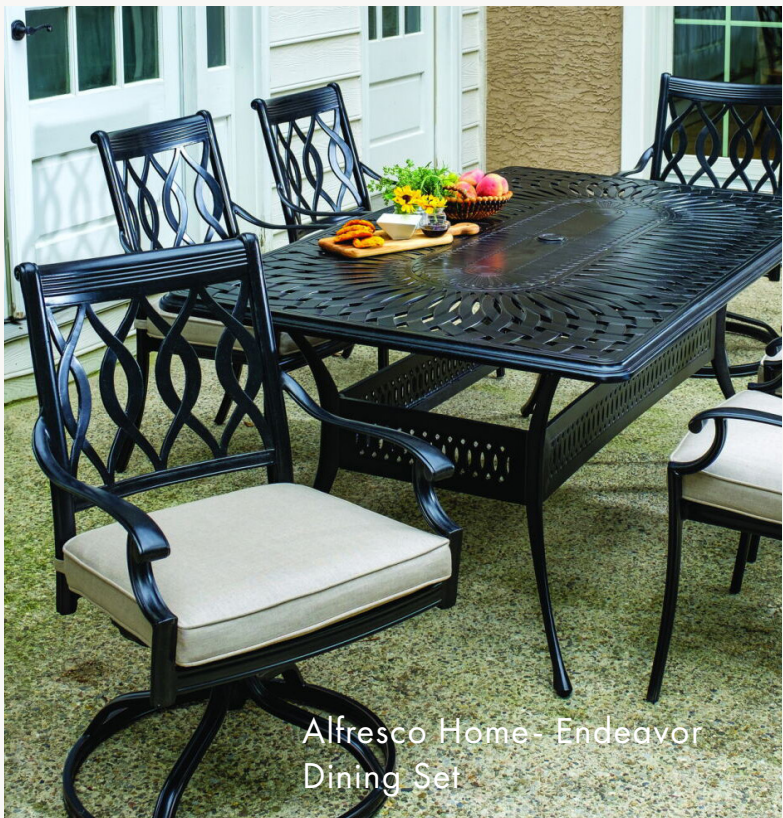

Alfresco Home- Endeavor
Dining Set