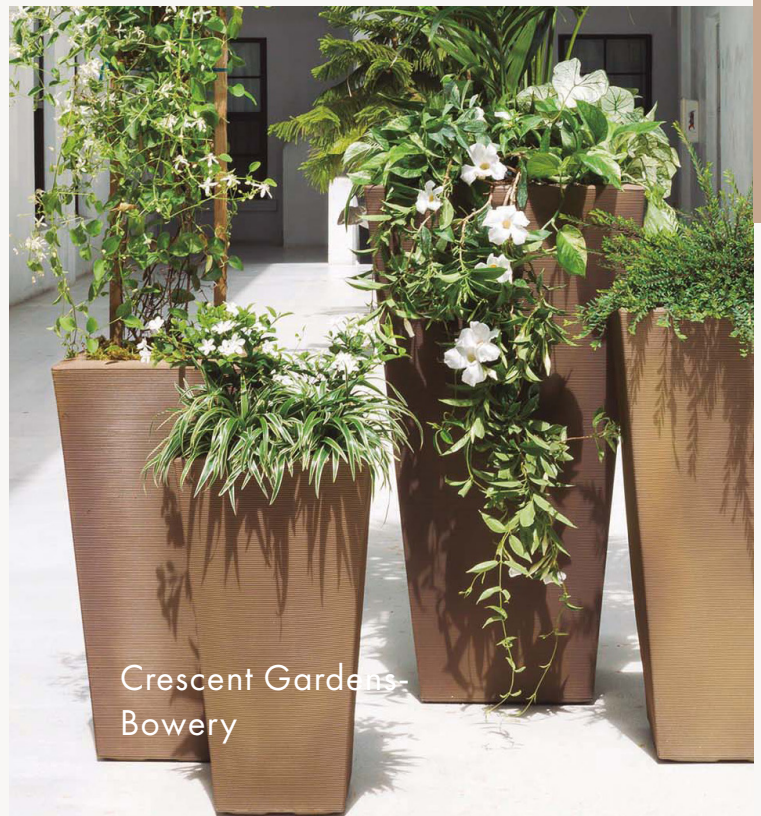

Crescent Gardens-
Bowery