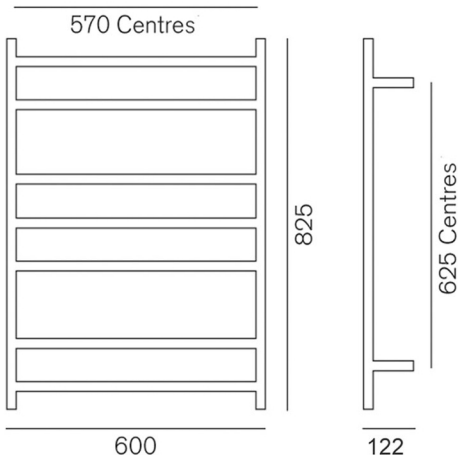

**GENESIS 825
TOWEL WARMER
825x600x122
WG825/N/B/BN/GM/BB/BC**

HEIRLOOM
THE FINISHING TOUCH

**MEASUREMENTS SUBJECT TO MANUFACTURING TOLERANCE
SPECIFICATIONS MAY CHANGE WITHOUT NOTICE**