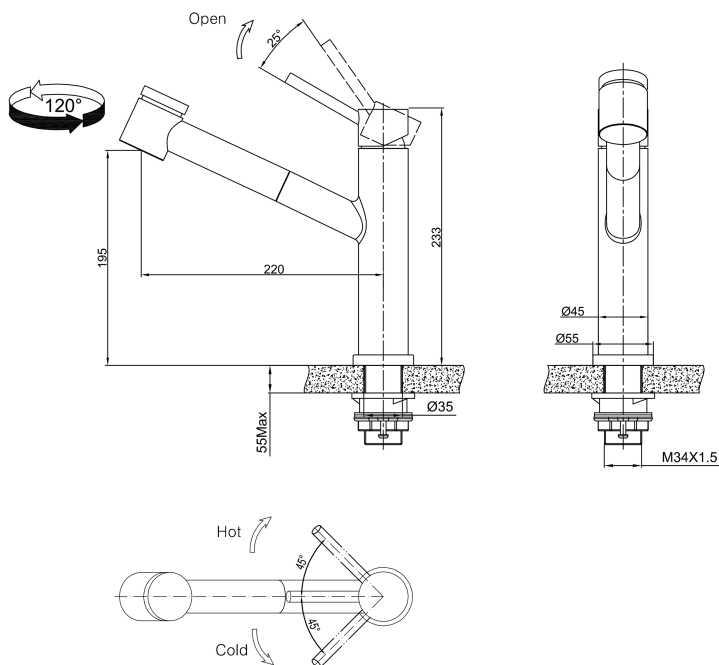

European Ceramic Cartridge

MAXIMUM TEMPERATURE

65°C

PLUMBING CONNECTION

15mm

SPOUT REACH

220mm

PULLOUT HOSE LENGTH

600mm

Specifications and dimensions correct at time of publication however are subject to change without notice.

Please refer to physical product prior to installation.

Installation instructions for this product are available from the product page on [vodaplumbingware.co.nz](http://vodaplumbingware.co.nz)