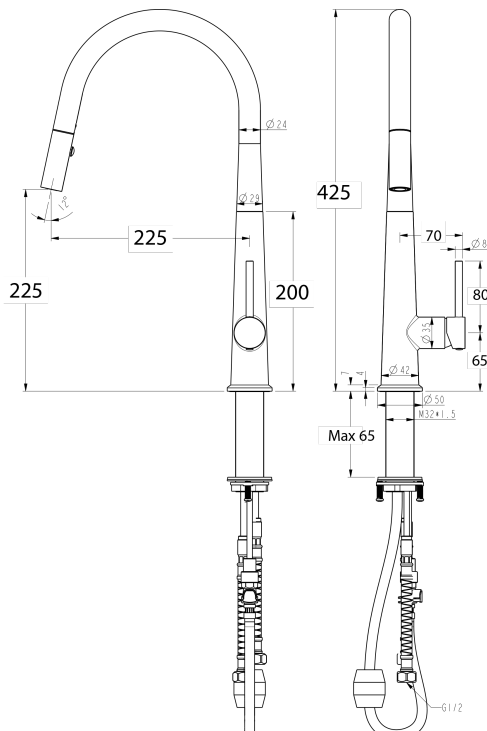

Apollo Pull Out Sink Mixer

DUAL FUNCTION
HANDPIECE

PRODUCT CODE

VAP13BN

COLOUR/FINISHES

Brushed Nickel (PVD)

Brushed Black (PVD) Available Mid 2024
Chrome

Brushed Gunmetal (PVD)

Brushed Copper (PVD)

Brushed Brass (PVD)

FEATURES

ColdStart Technology

Dual-function Swivel Handpiece

Lead-free DZR Brass

Quick-fit hose connection

Swivel spout

MAXIMUM TEMPERATURE

65°C

PLUMBING CONNECTION

15mm

SPOUT REACH

225mm

PULLOUT HOSE LENGTH

+300mm