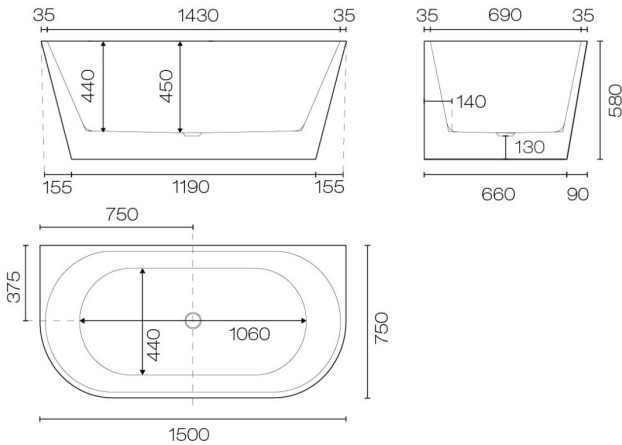

Scan to View
Product Online