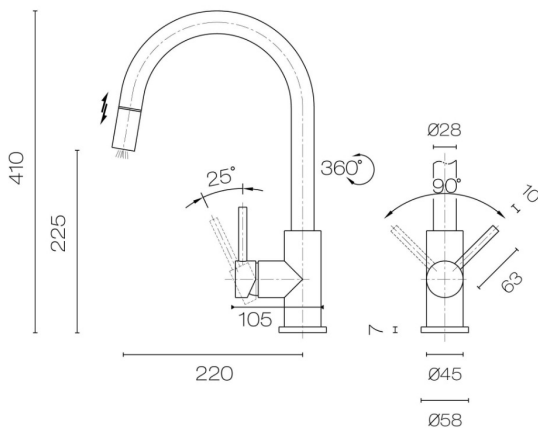

## Swiss Kitchen Mixer With Pull Out Spout

Code: SW0106.BS

<b>Brand</b>	Progetto
<b>Finish</b>	Brushed
<b>Type</b>	Kitchen Mixers
<b>Installation</b>	Bench mount
<b>WELS Rating</b>	3 Star
<b>Spout Reach (mm)</b>	220
<b>Height (mm)</b>	410
<b>Bench Hole Size</b>	35mm
<b>Backflow Preventer</b>	Yes
<b>Warranty</b>	15 Years
<b>Cartridge</b>	35A
<b>Material</b>	304 Grade Stainless Steel
<b>Notes</b>	Suits mains pressure
<b>Cleaning and Maintenance</b>	For surface finish care, Plumblin recommends to use Stainless Steel/Inox cleaner polish oil available from any homewares store.

## Swiss Kitchen Mixer With Pull Out Spout

Code: SW0106.BS