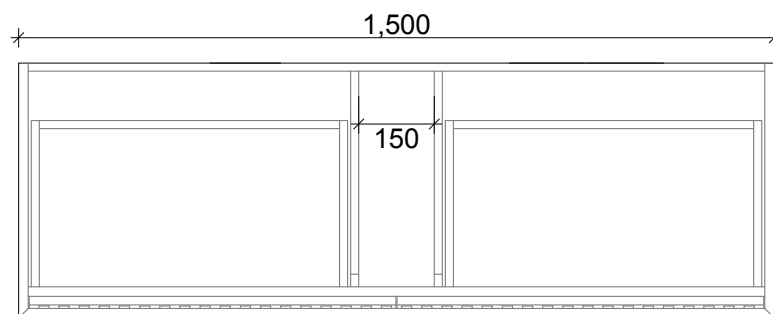

SPECIFICATION SHEET

PLATO 1500 2 DRAW SINGLE BASIN SIDE BY SIDE
WALL HUNG SOLID SURFACE TOP

TOP VIEW